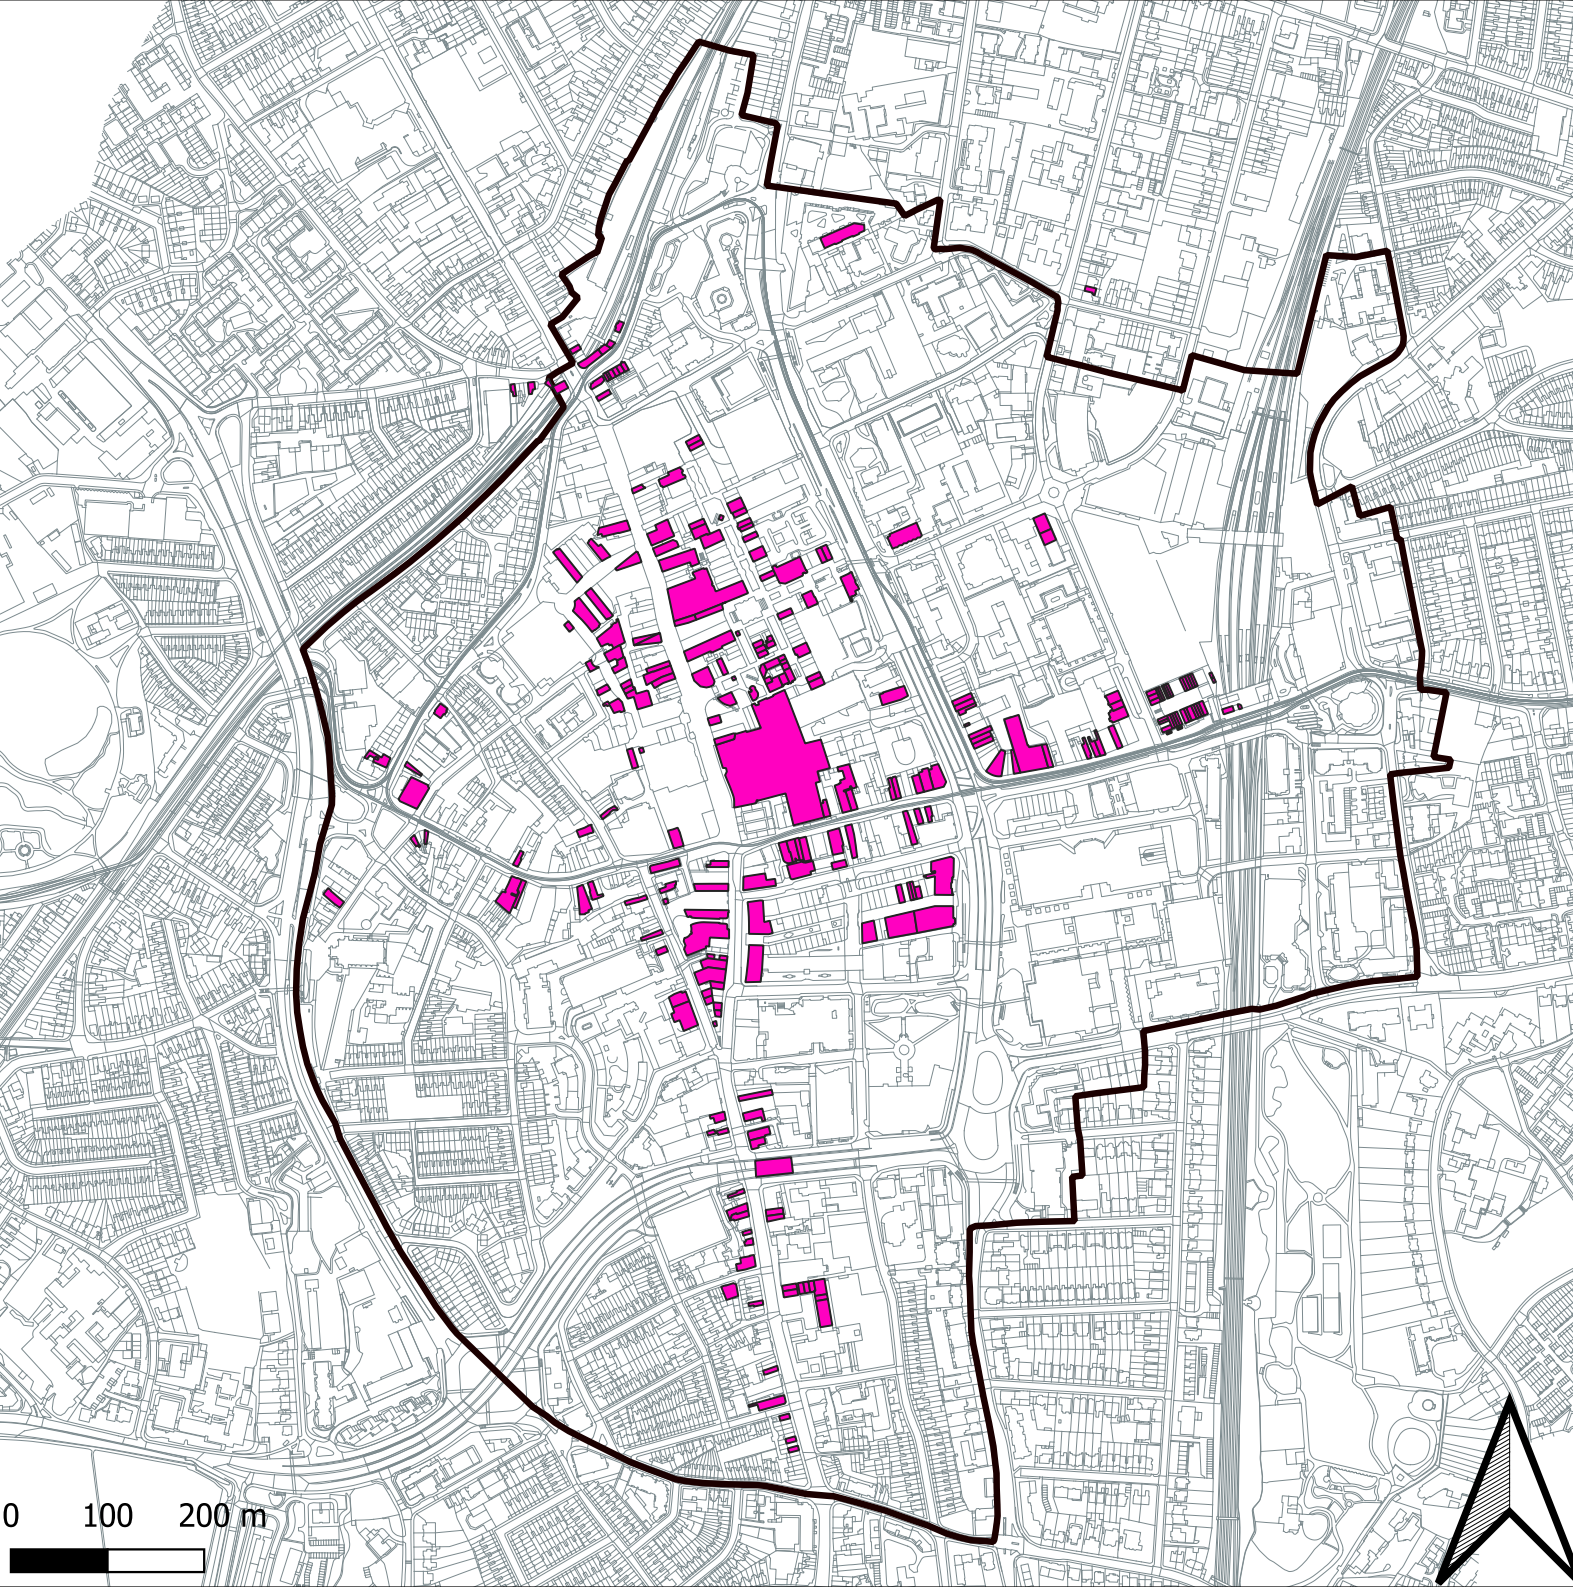

Croydon Metropolitan Centre Second Floor Culture & Leisure

-  Leisure Sevice
-  Boundary of Croydon Metropolitan Centre

Croydon Metropolitan Centre Lower Floor Culture & Leisure

-  Leisure Service
-  Boundary of Croydon Metropolitan Centre

Croydon Metropolitan Centre Ground Floor Unhealthy Uses

-  Unhealthy Use
-  Boundary of Croydon Metropolitan Centre

Croydon Metropolitan Centre First Floor Unhealthy Uses

-  Unhealthy Use
-  Boundary of Croydon Metropolitan Centre

Croydon Metropolitan Centre Second Floor Unhealthy Uses

-  Unhealthy Use
-  Boundary of Croydon Metropolitan Centre

0 100 200 m