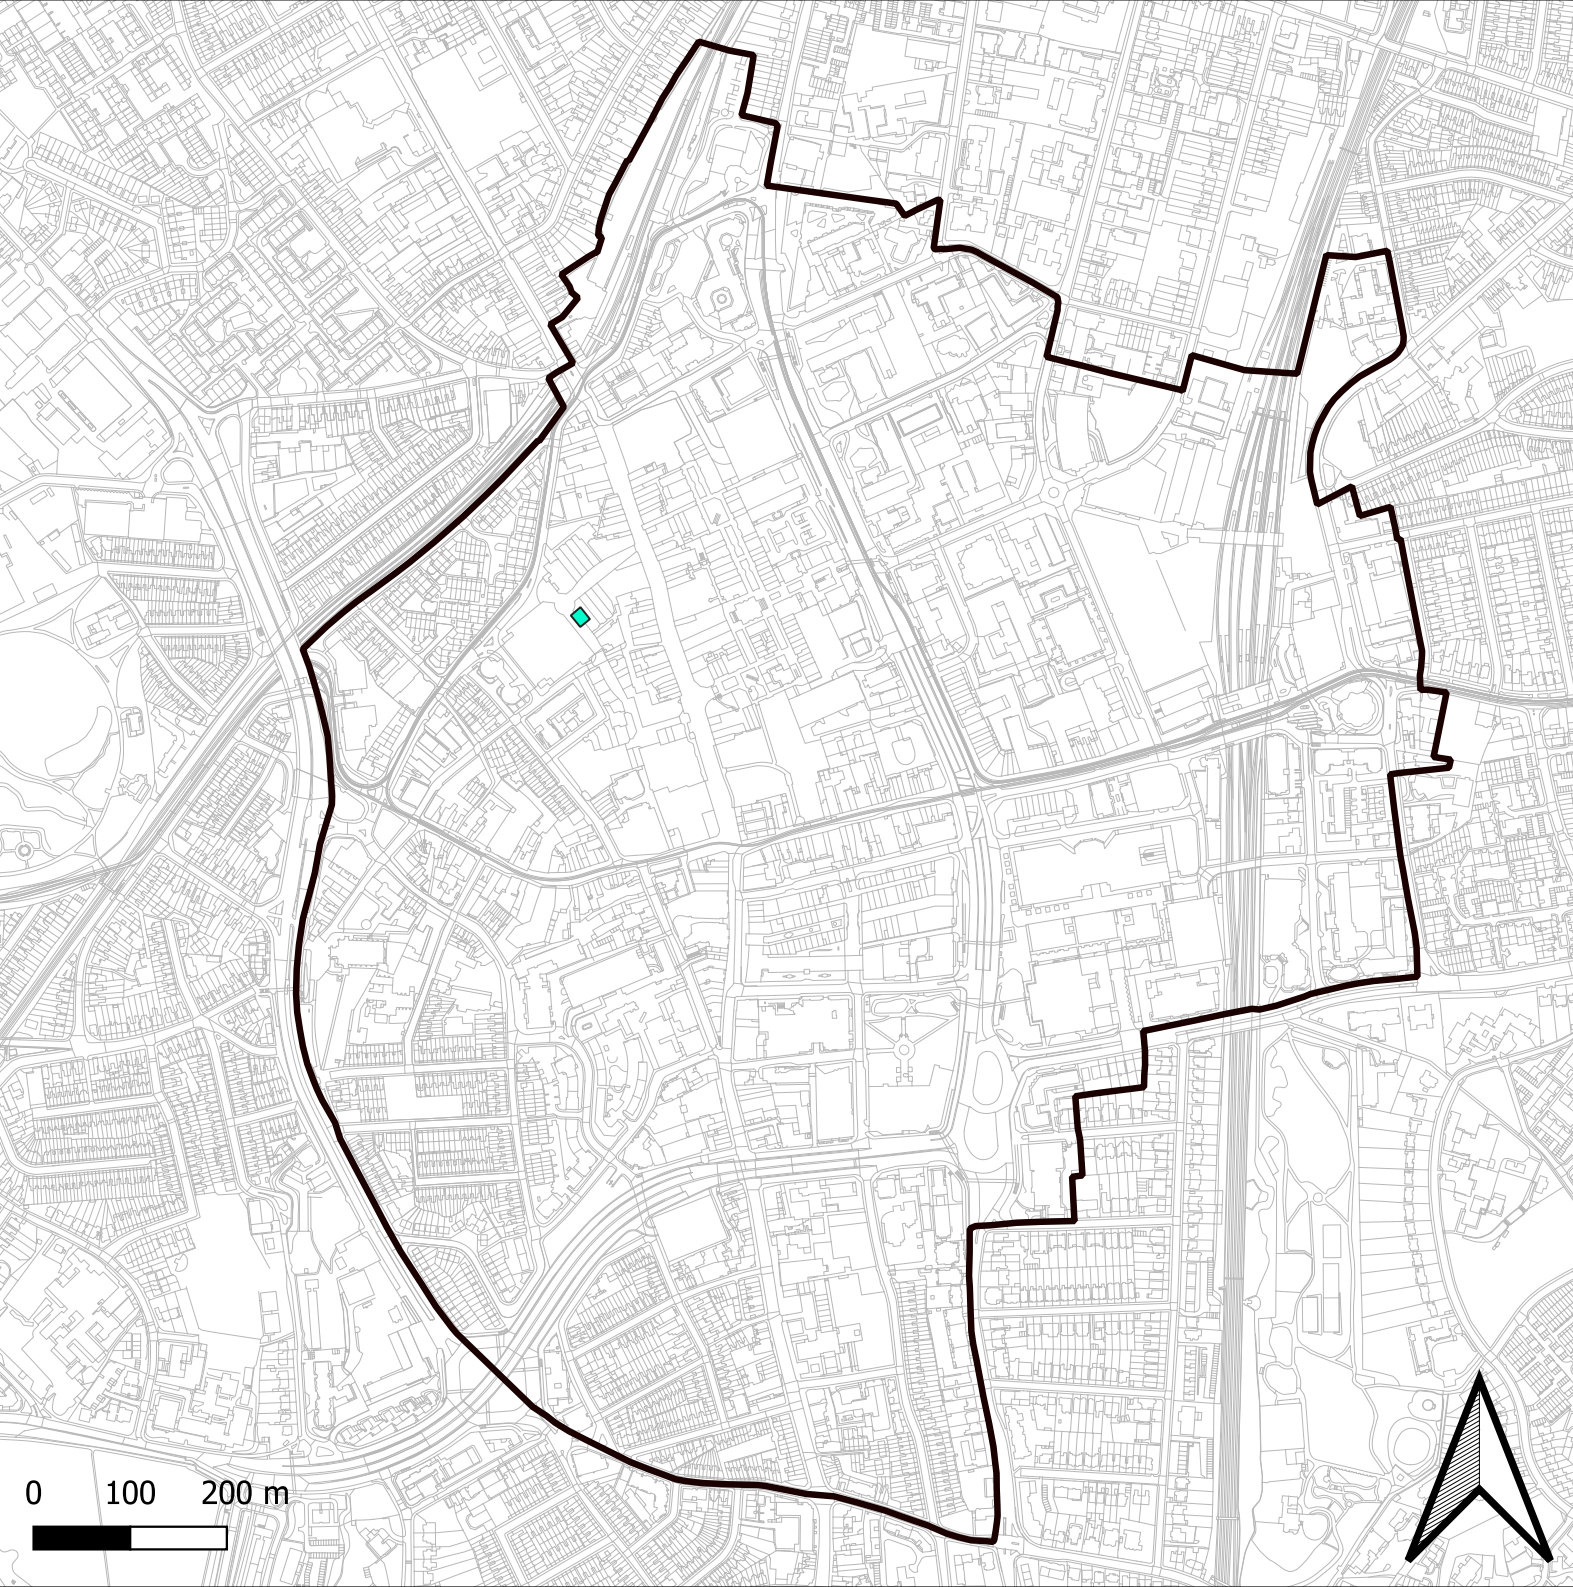

Croydon Metropolitan Centre Second Floor Culture & Leisure

-  Leisure Sevice
-  Boundary of Croydon Metropolitan Centre

Croydon Metropolitan Centre Lower Floor Culture & Leisure

-  Leisure Service
-  Boundary of Croydon Metropolitan Centre

Croydon Metropolitan Centre Ground Floor Unhealthy Uses

-  Unhealthy Use
-  Boundary of Croydon Metropolitan Centre

Croydon Metropolitan Centre First Floor Unhealthy Uses

-  Unhealthy Use
-  Boundary of Croydon Metropolitan Centre

Croydon Metropolitan Centre Second Floor Unhealthy Uses

-  Unhealthy Use
-  Boundary of Croydon Metropolitan Centre

0 100 200 m