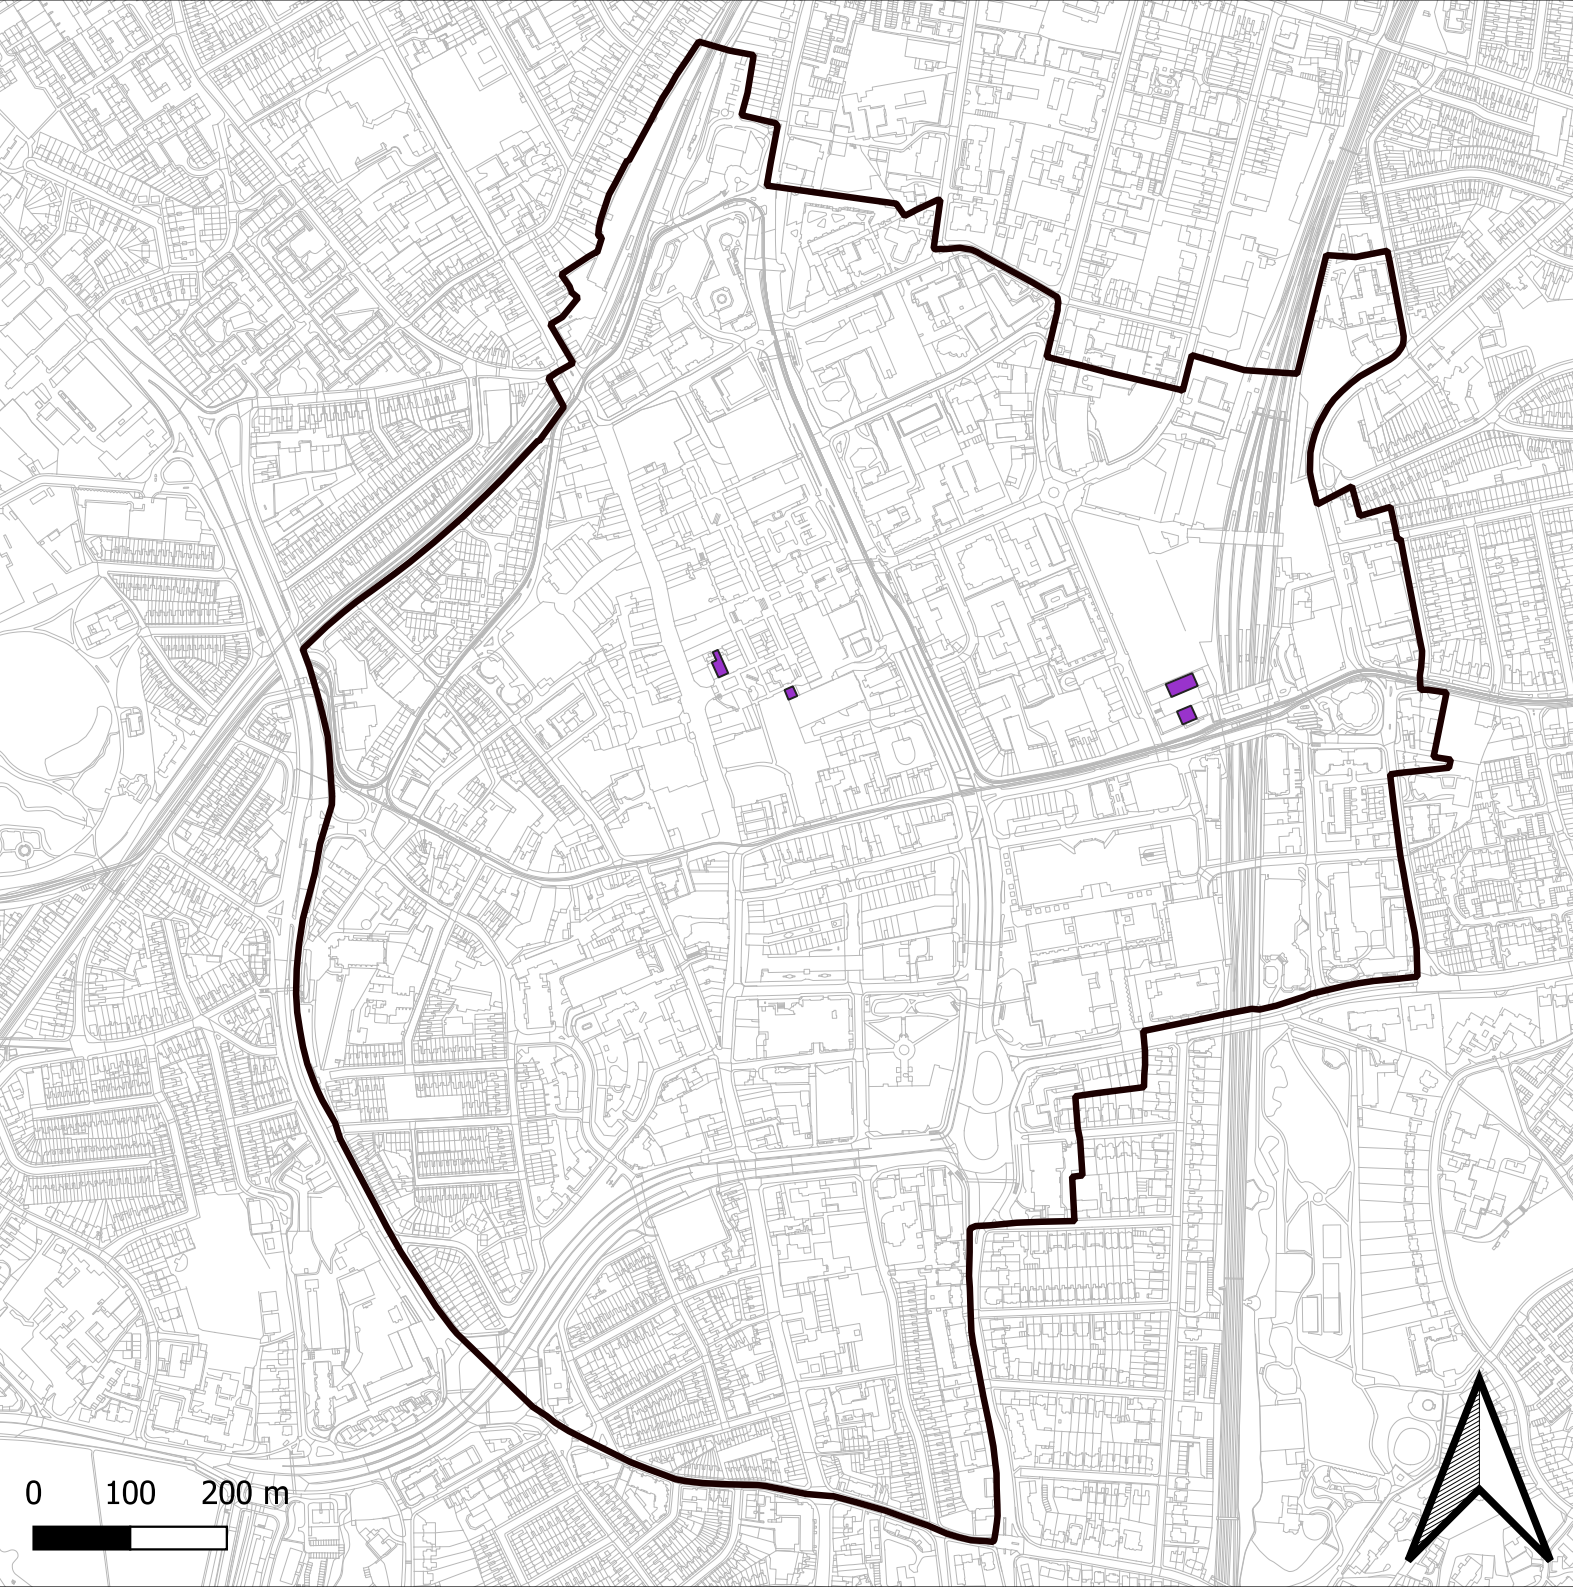

## Croydon Metropolitan Centre Ground Floor Night-Time Uses

-  Night-Time Use
-  Boundary of Croydon Metropolitan Centre

## Croydon Metropolitan Centre First Floor Night-Time Uses

-  Night-Time Use
-  Boundary of Croydon Metropolitan Centre

# Appendix B – District Centre Composition Maps