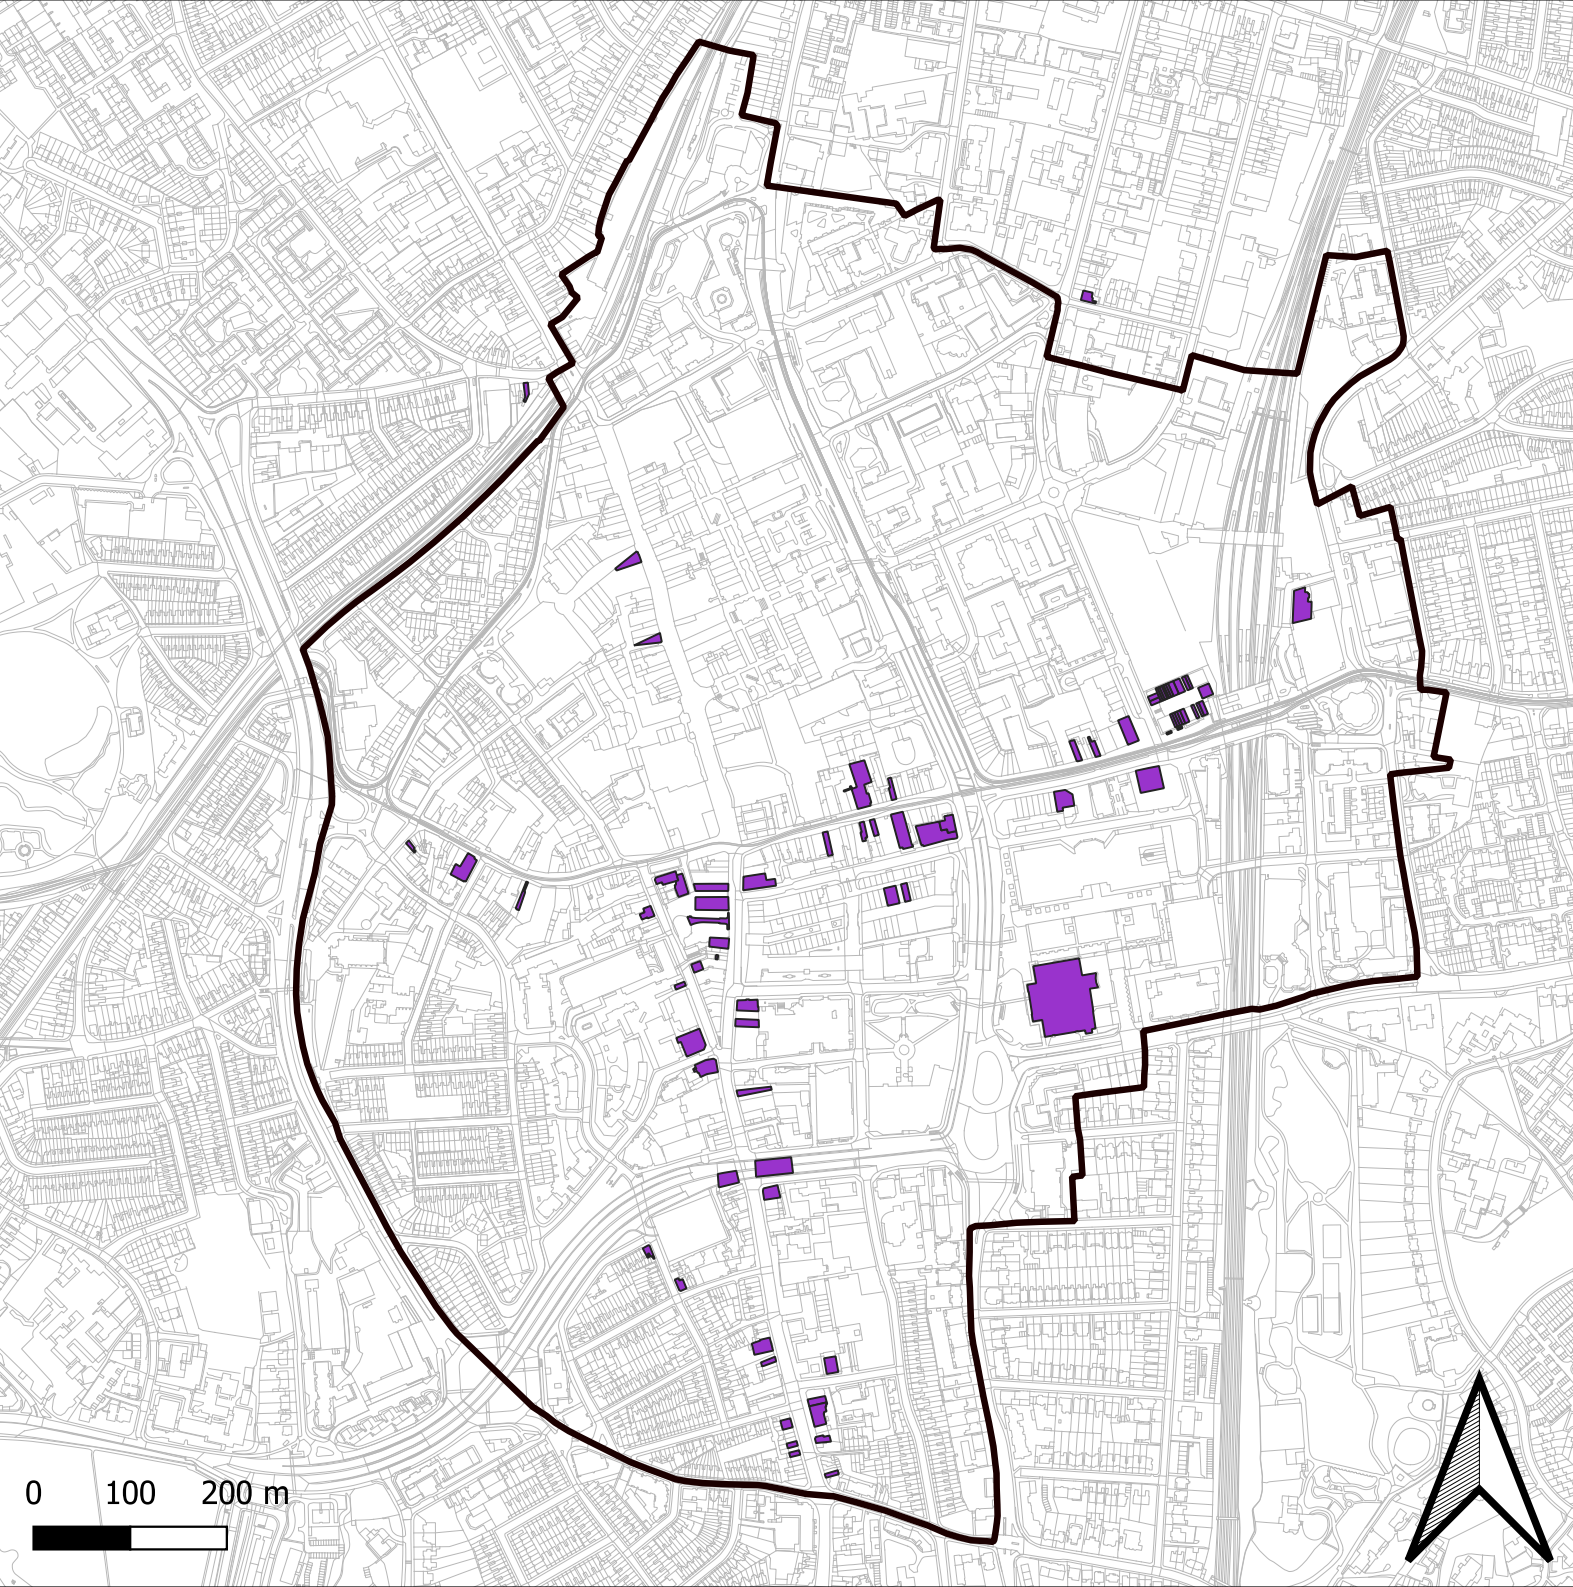

## Croydon Metropolitan Centre Ground Floor Night-Time Uses

-  Night-Time Use
-  Boundary of Croydon Metropolitan Centre

## Croydon Metropolitan Centre First Floor Night-Time Uses

-  Night-Time Use
-  Boundary of Croydon Metropolitan Centre

# Appendix B – District Centre Composition Maps

# Thornton Heath District Centre Composition

- Comparison
- Convenience
- Financial & Business Service
- Leisure Service
- Retail Service
- Vacant
- District Centre Boundary

0 50 100 m