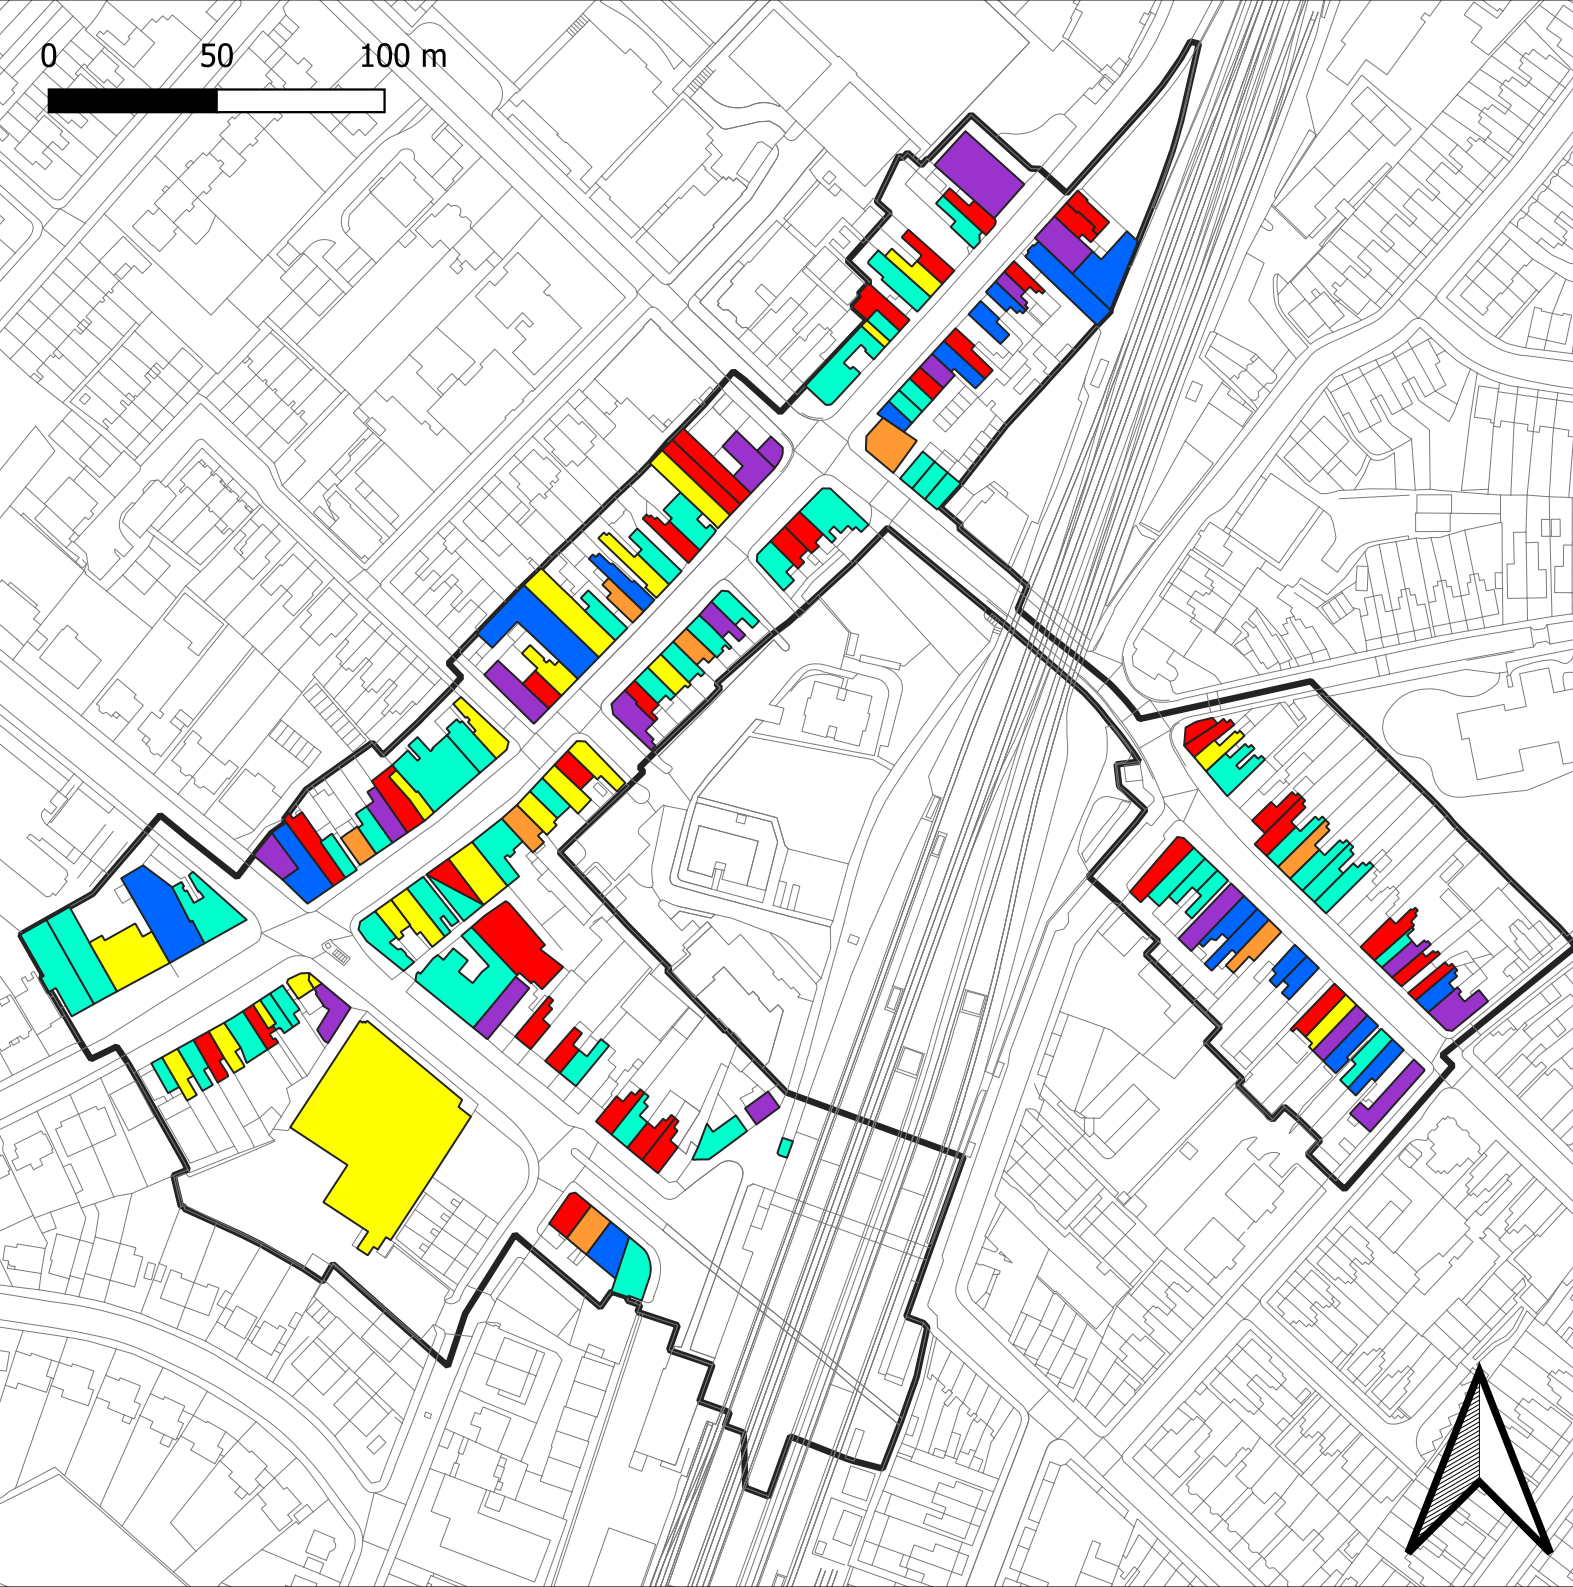

# Purley District Centre Composition

- Comparison
- Convenience
- Financial & Business Service
- Leisure Service
- Retail Service
- Vacant
- District Centre Boundary

0 50 100 m

# Selsdon District Centre Composition

-  Comparison
-  Convenience
-  Financial & Business Service
-  Leisure Service
-  Retail Service
-  Vacant
-  District Centre Boundary

0 50 100 m

# South Norwood District Centre Composition

-  Comparison
-  Convenience
-  Financial & Business Service
-  Leisure Service
-  Retail Service
-  Vacant
-  District Centre Boundary

# Thornton Heath District Centre Composition

- Comparison
- Convenience
- Financial & Business Service
- Leisure Service
- Retail Service
- Vacant
- District Centre Boundary

0 50 100 m