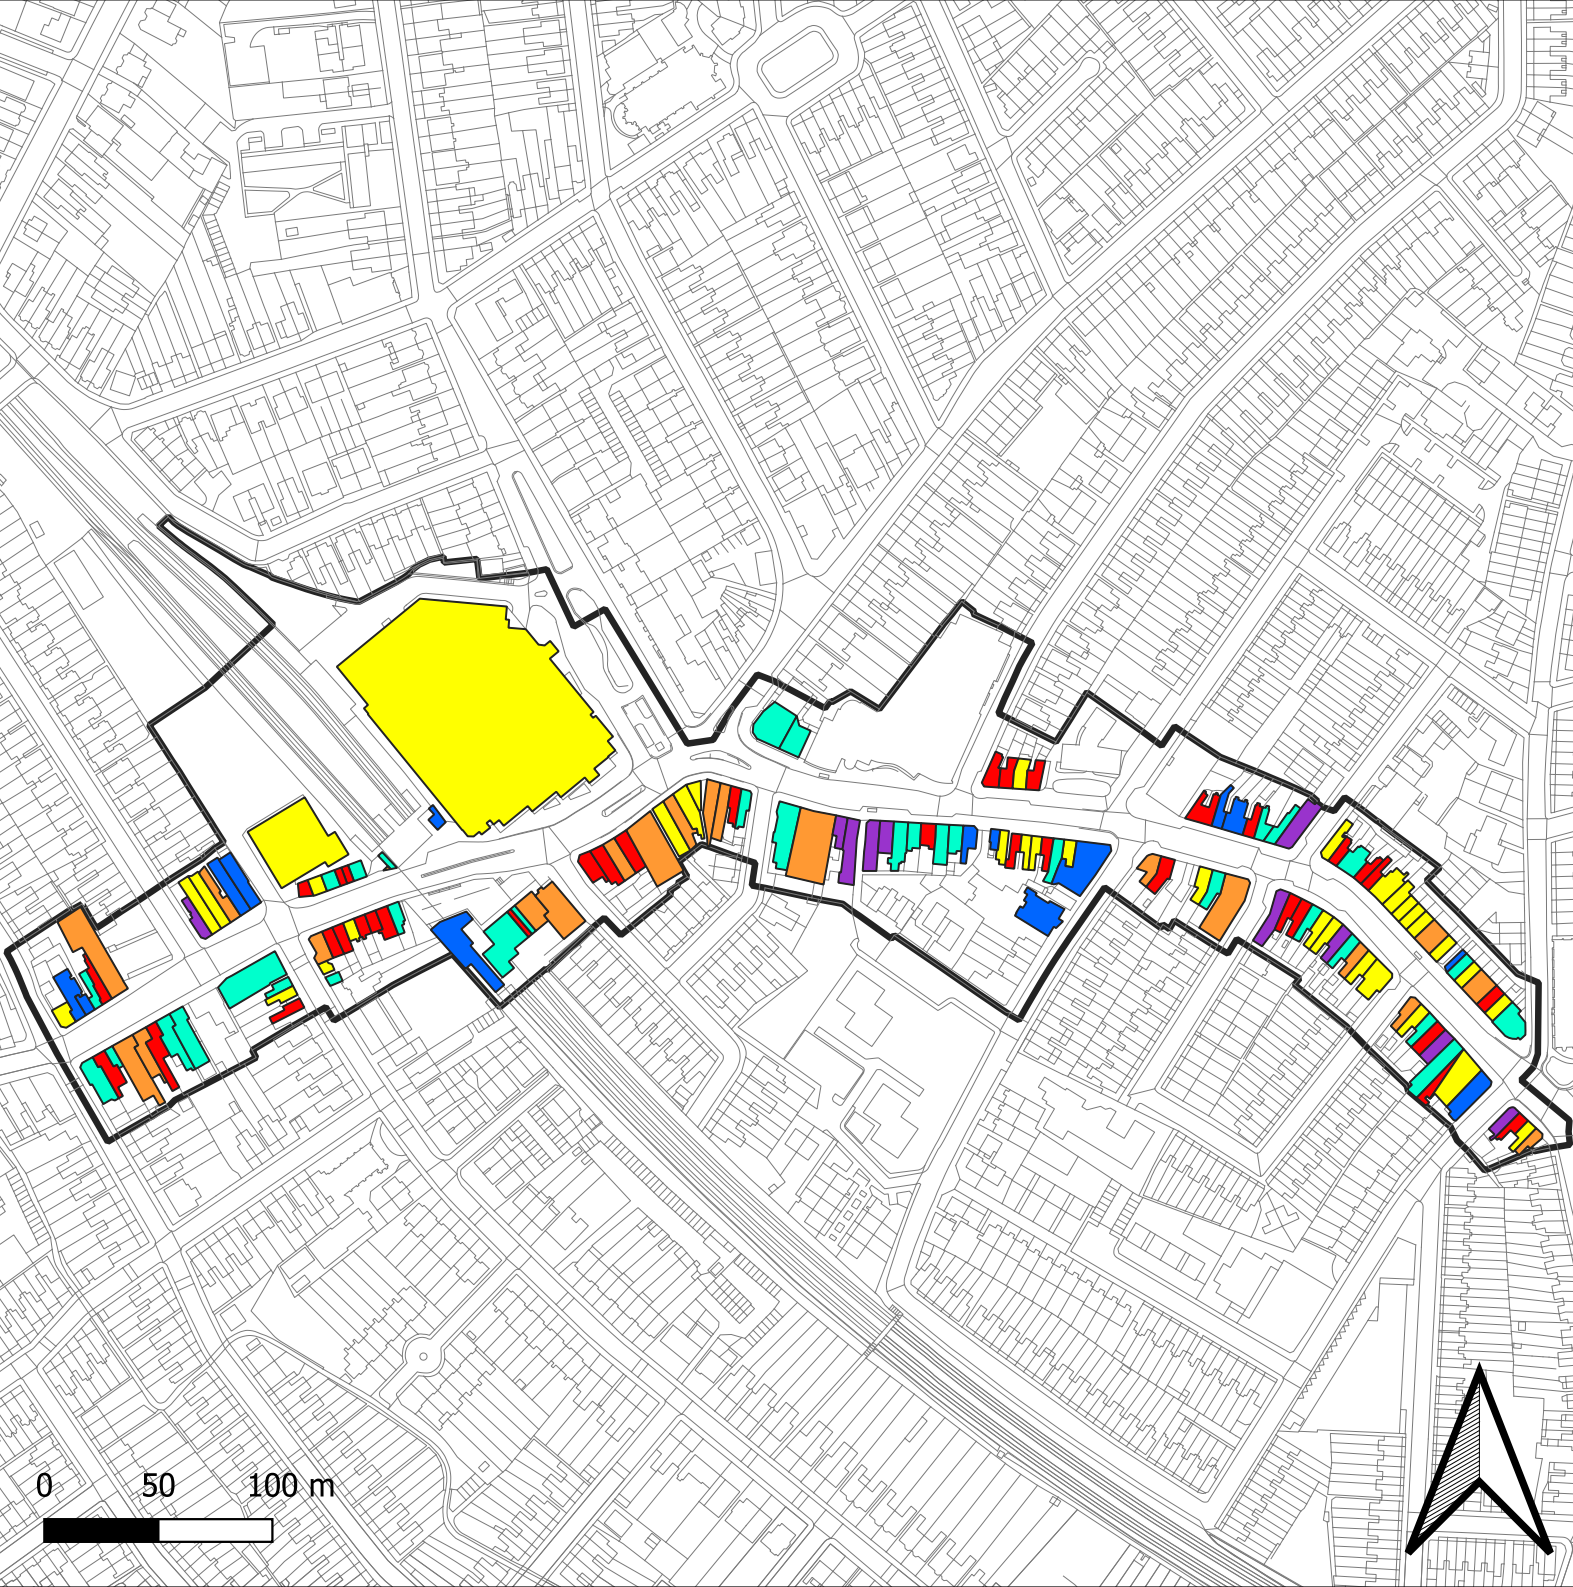

# Purley District Centre Composition

- Comparison
- Convenience
- Financial & Business Service
- Leisure Service
- Retail Service
- Vacant
- District Centre Boundary

0 50 100 m

# Selsdon District Centre Composition

-  Comparison
-  Convenience
-  Financial & Business Service
-  Leisure Service
-  Retail Service
-  Vacant
-  District Centre Boundary

0 50 100 m

# South Norwood District Centre Composition

-  Comparison
-  Convenience
-  Financial & Business Service
-  Leisure Service
-  Retail Service
-  Vacant
-  District Centre Boundary

# Thornton Heath District Centre Composition

- Comparison
- Convenience
- Financial & Business Service
- Leisure Service
- Retail Service
- Vacant
- District Centre Boundary

0 50 100 m