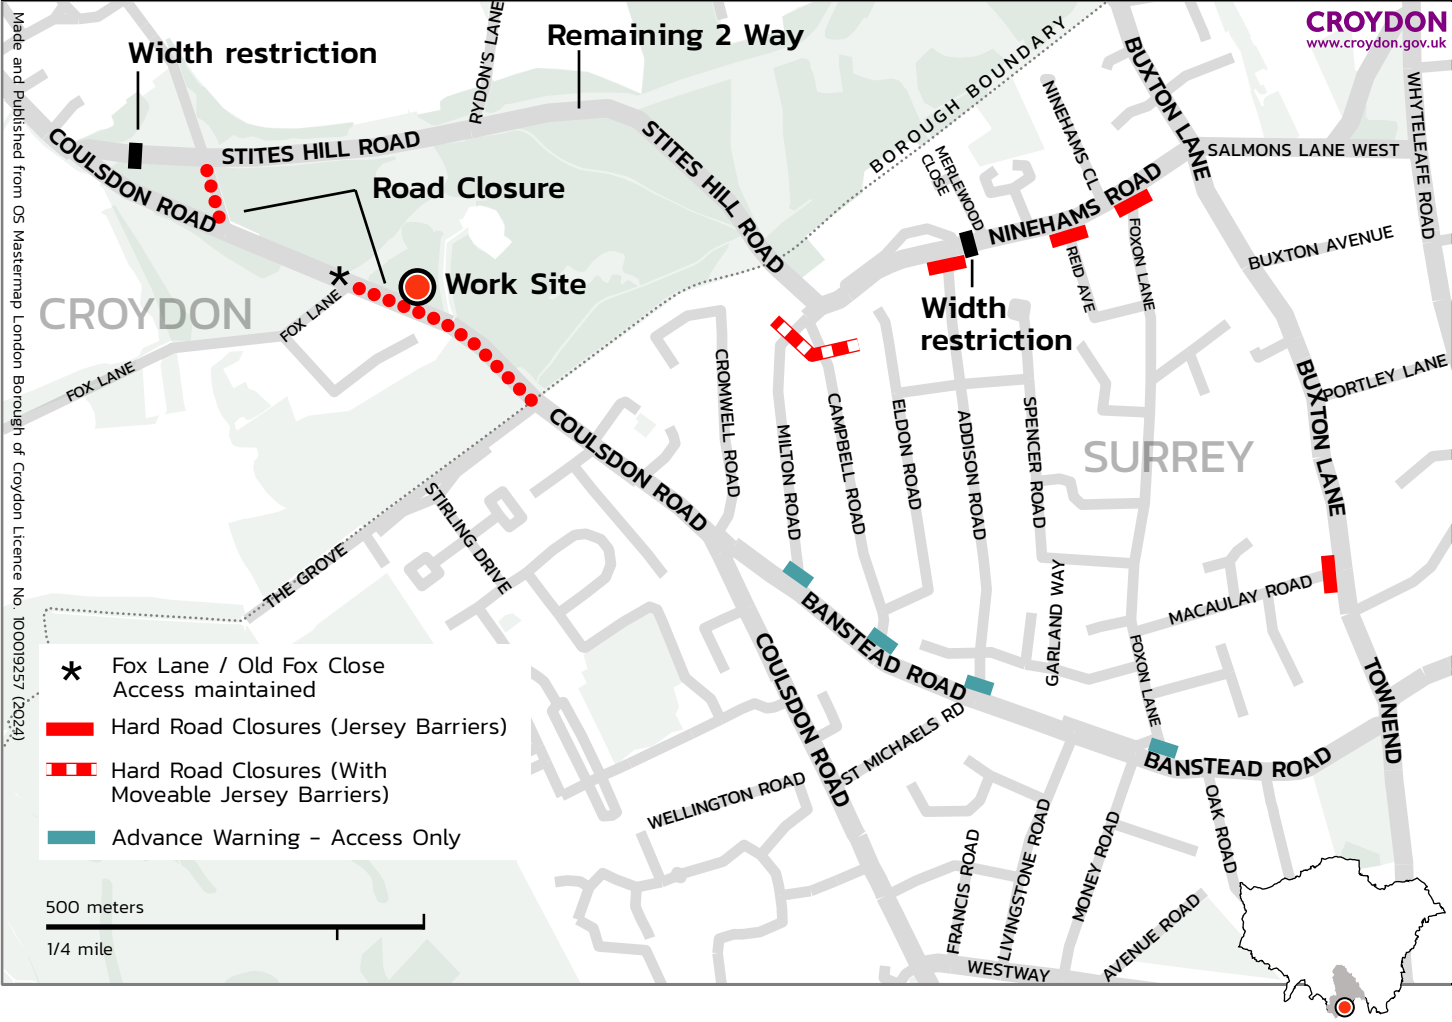

Made and Published from OS Mastermap London Borough of Croydon Licence No. 100019257 (2024)

COULSDON ROAD DRAINAGE WORKS LOCAL TRAFFIC MANAGEMENT