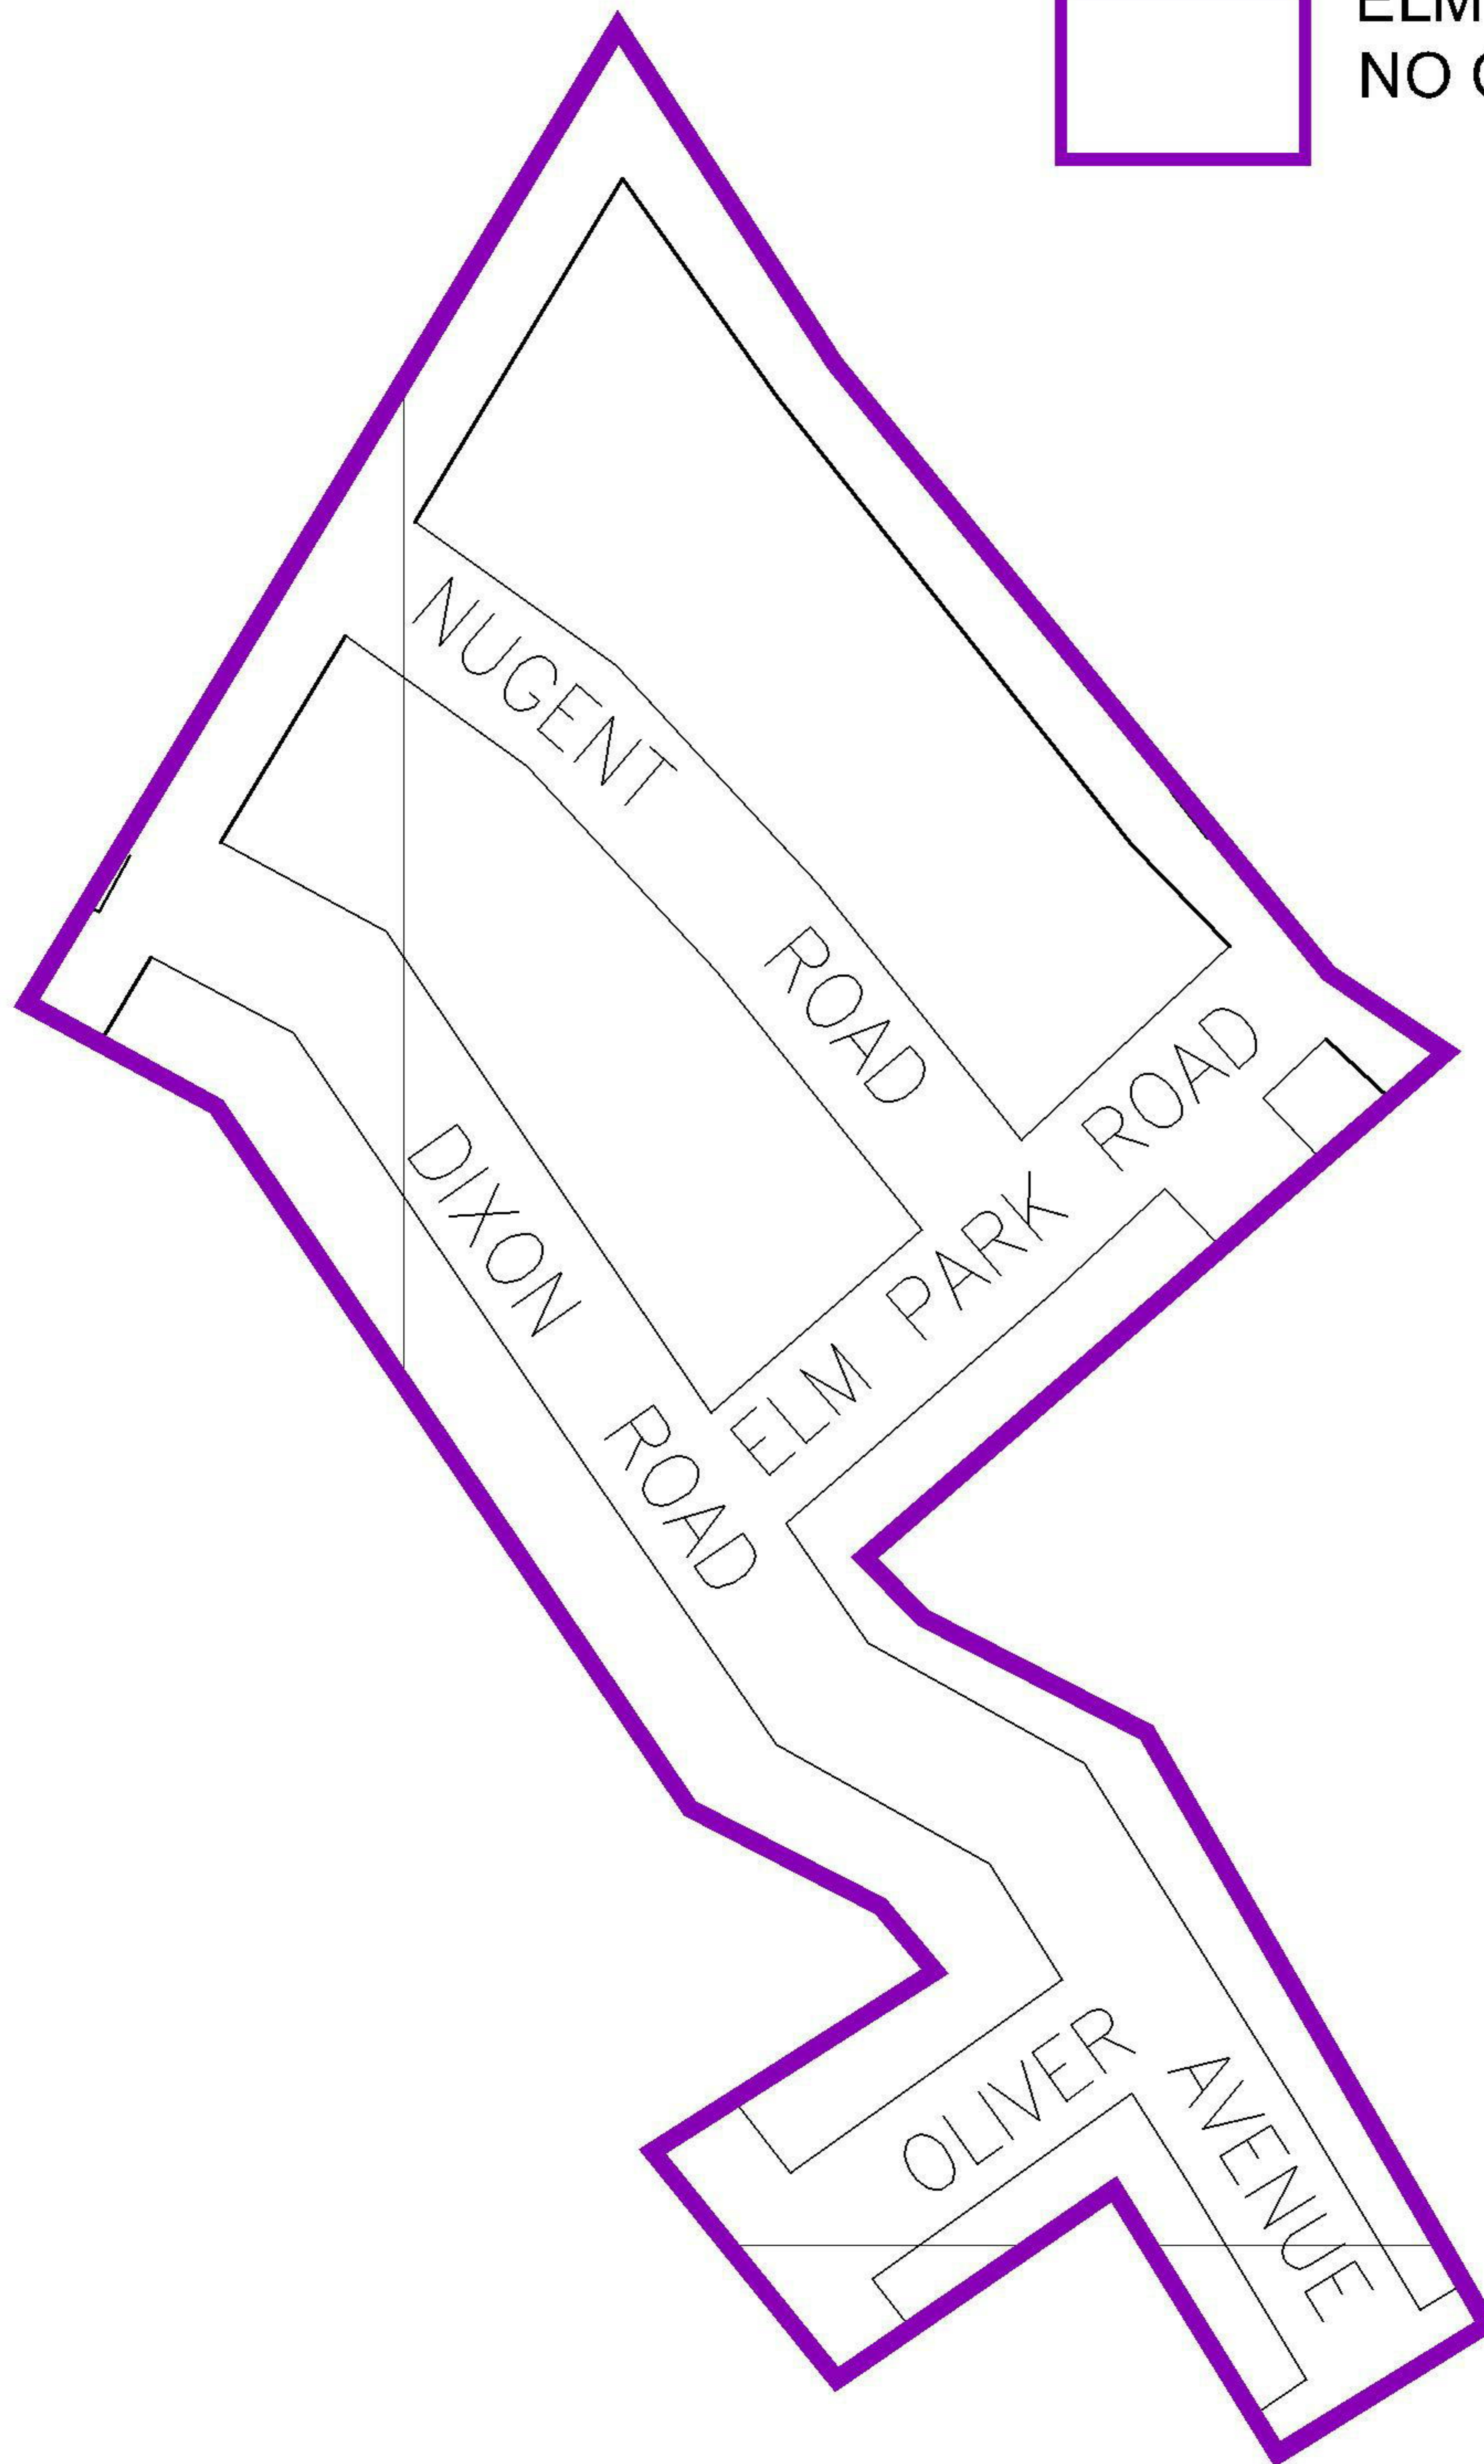

ELM PARK ESTATE
NO COLD CALLING
ZONE

Environment, Culture
and
Public Protection Department

Scaled to fit

Date: 5-5-08

This map is based upon Ordnance Survey material with the permission of Ordnance Survey on behalf of the Controller of Her Majesty's Stationery Office © Crown copyright. Unauthorised reproduction infringes Crown copyright and may lead to prosecution or civil proceedings. London Borough of Croydon. Licence No. 100019257. 2008