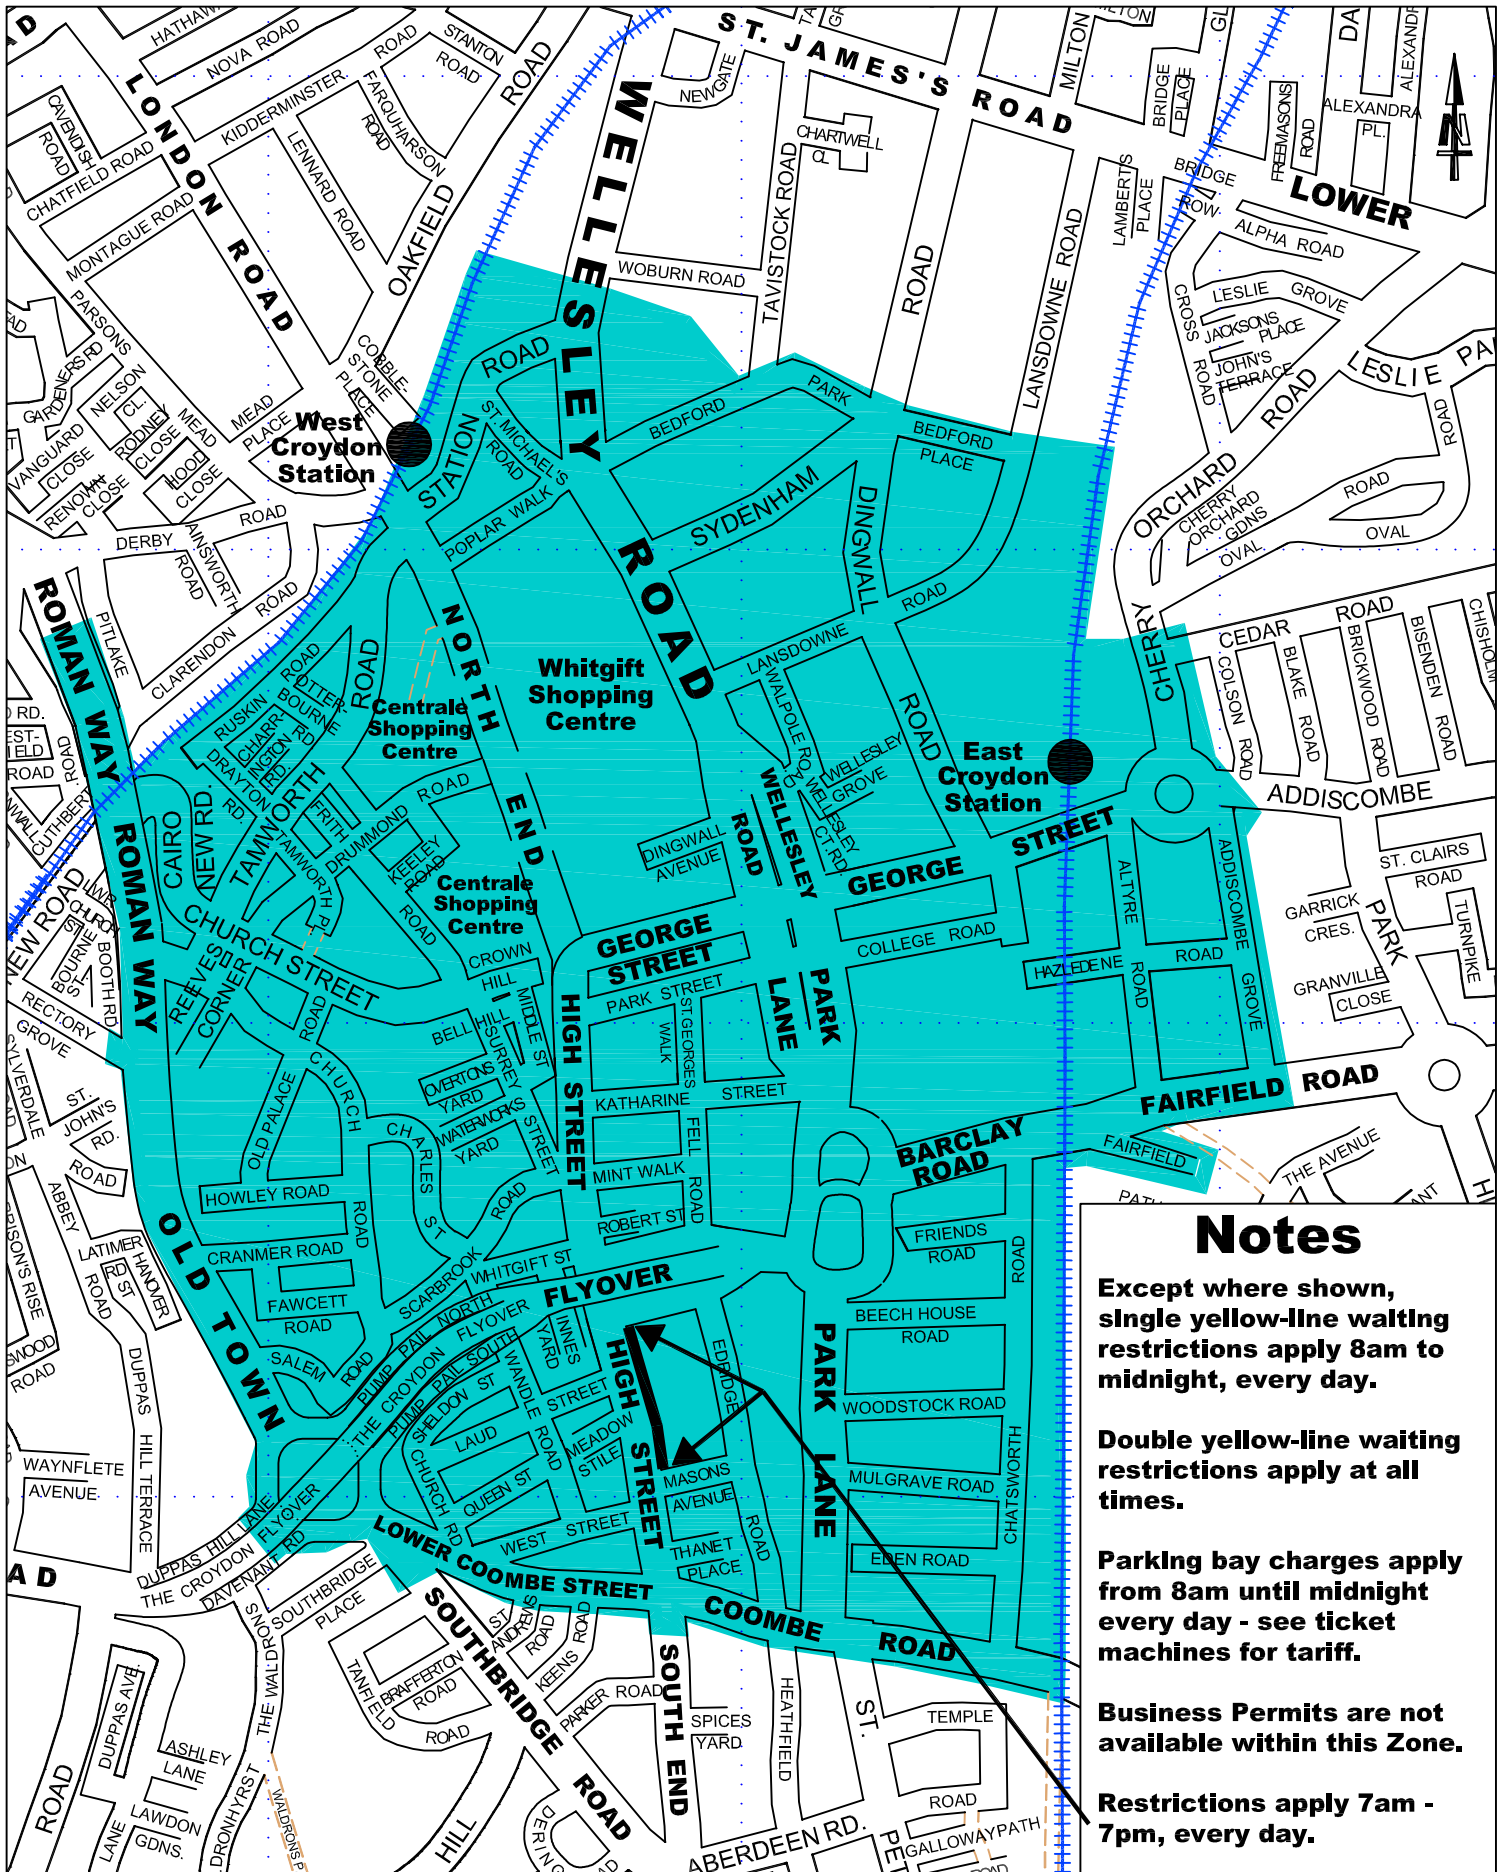

Central Permit Zone

The boundary of the Permit Zone is shown shaded below. Note that parking bays are not available in all roads within the Zone. Also note that a Permit is not valid in "Pay & Display Only" parking bays.

Notes

- Except where shown, single yellow-line waiting restrictions apply 8am to midnight, every day.
- Double yellow-line waiting restrictions apply at all times.
- Parking bay charges apply from 8am until midnight every day - see ticket machines for tariff.
- Business Permits are not available within this Zone.
- Restrictions apply 7am - 7pm, every day.