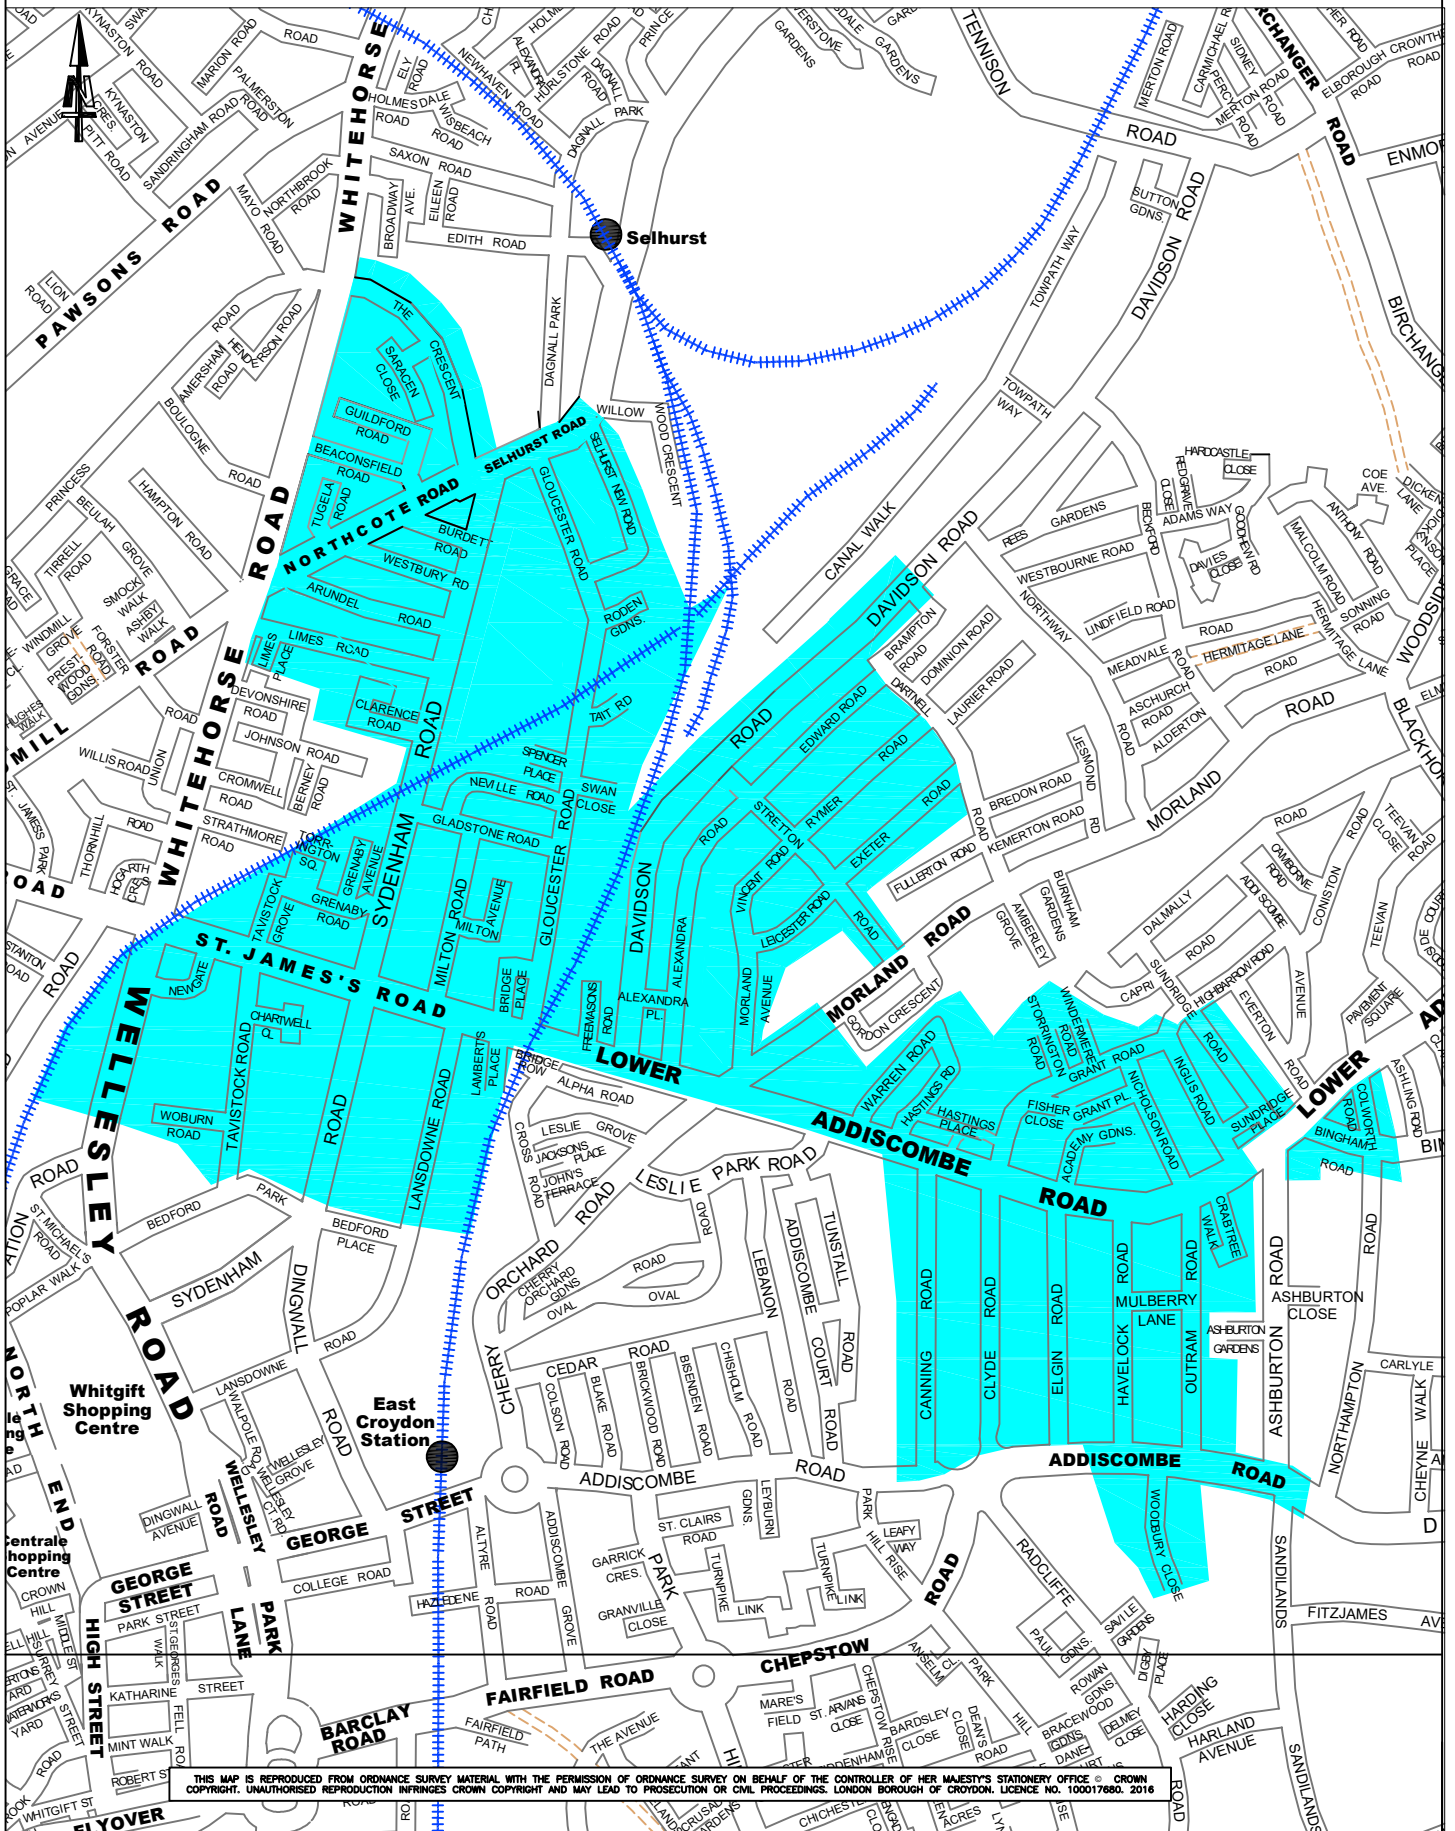

LONDON BOROUGH OF CROYDON

East-Outer Permit Zone

The boundary of the Permit Zone is shown shaded below. Note parking bays are not available in all roads within the Zone and Permits are not valid in "Pay & Display Only" parking bays.

THIS MAP IS REPRODUCED FROM ORDNANCE SURVEY MATERIAL WITH THE PERMISSION OF ORDNANCE SURVEY ON BEHALF OF THE CONTROLLER OF HER MAJESTY'S STATIONERY OFFICE © CROWN COPYRIGHT. UNAUTHORISED REPRODUCTION INFRINGES CROWN COPYRIGHT AND MAY LEAD TO PROSECUTION OR CIVIL PROCEEDINGS. LONDON BOROUGH OF CROYDON. LICENCE NO. 100017880. 2016