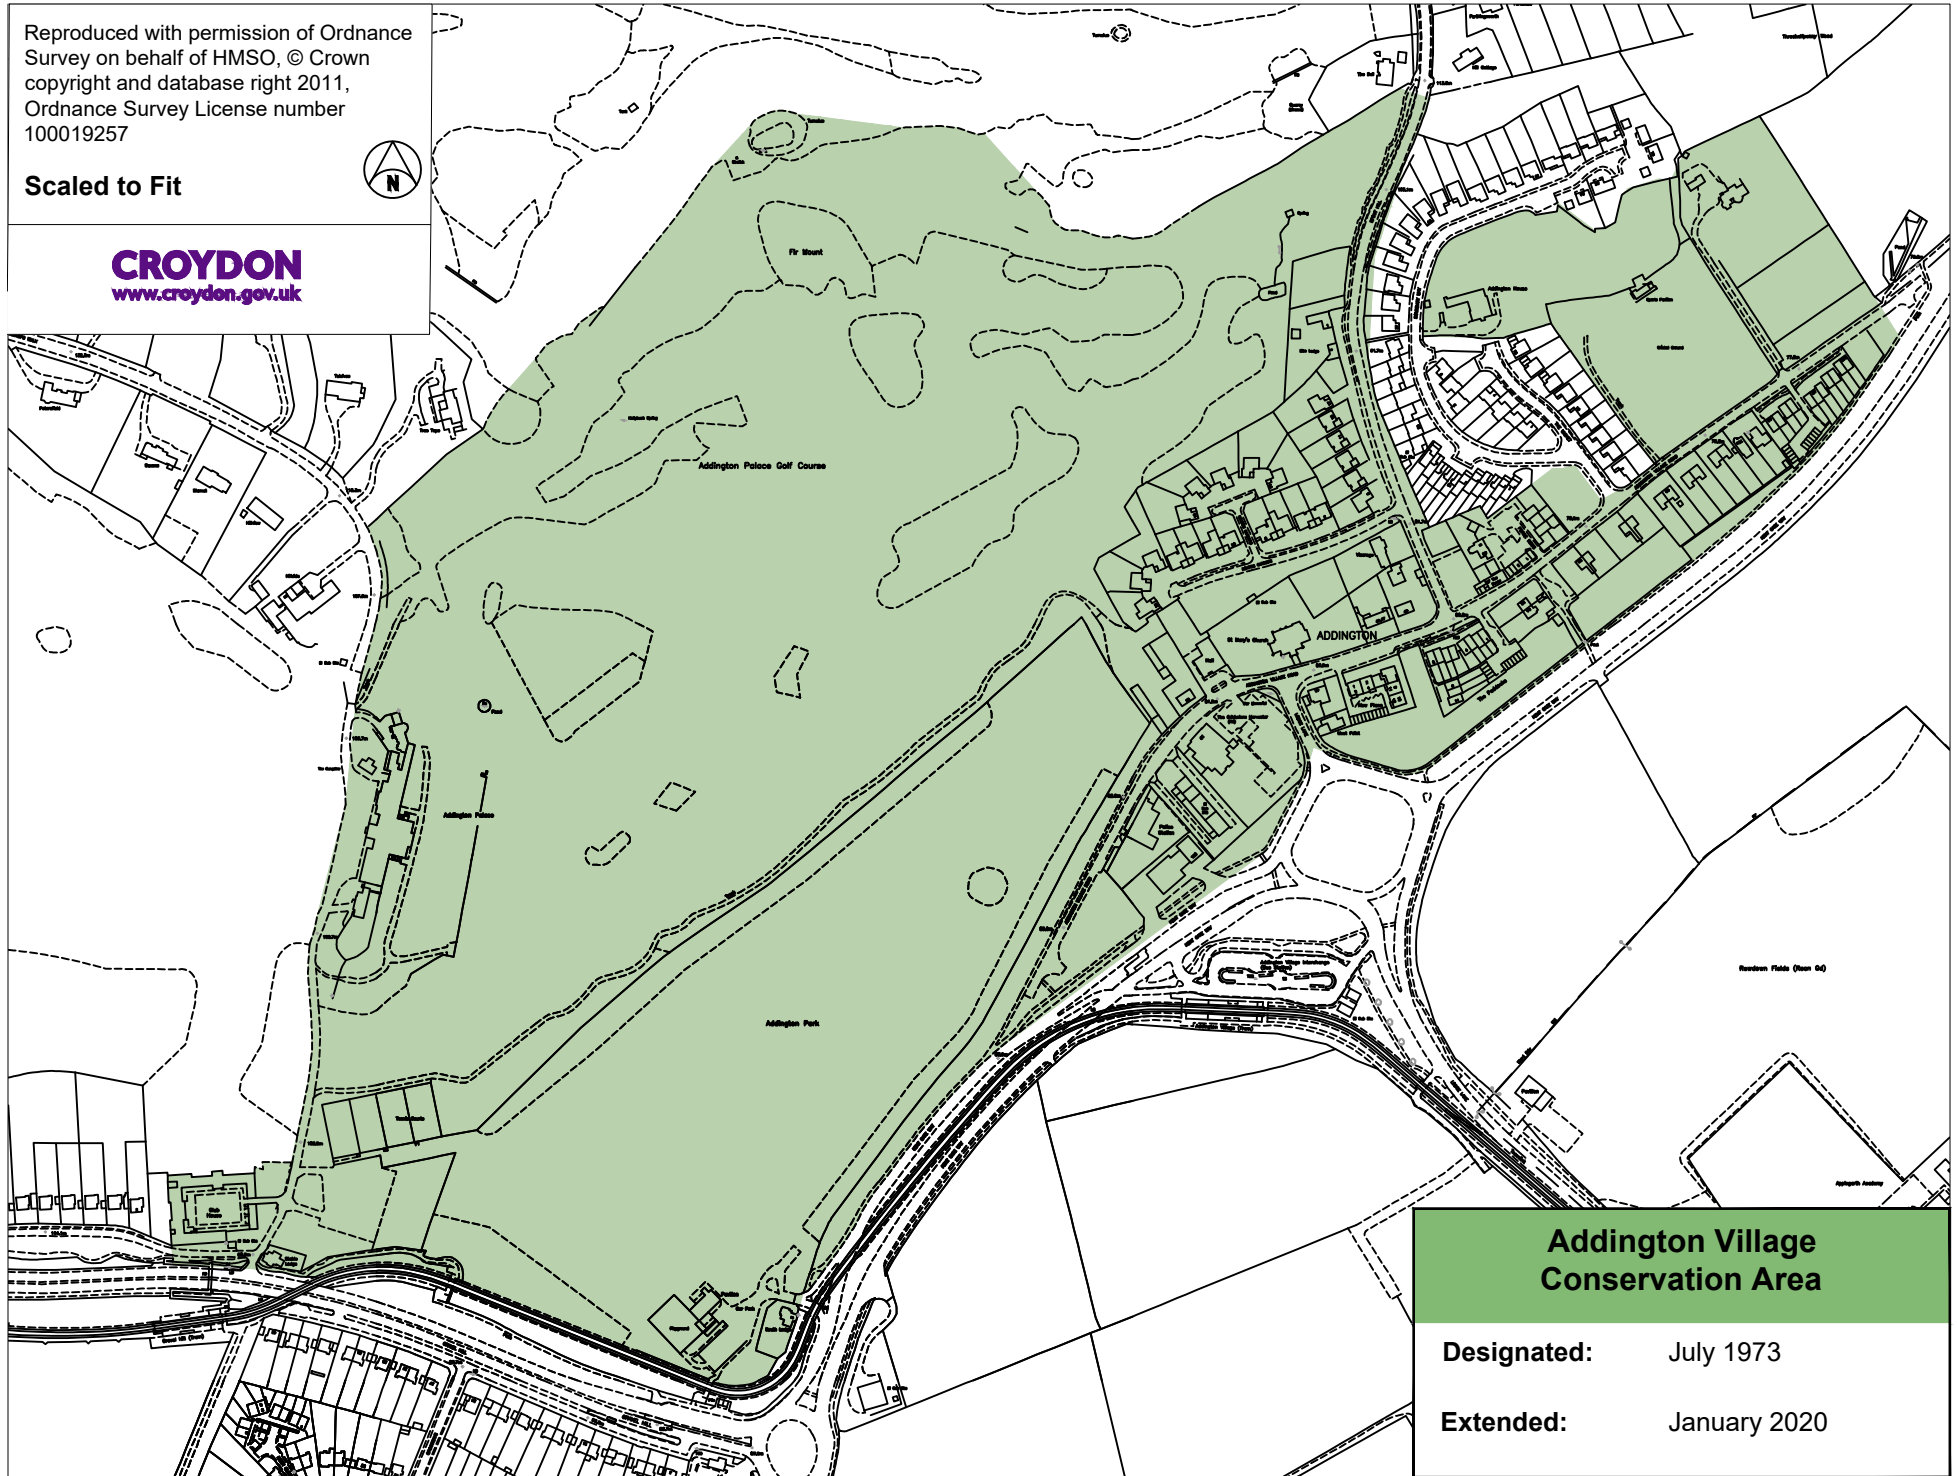

Reproduced with permission of Ordnance Survey on behalf of HMSO, © Crown copyright and database right 2011, Ordnance Survey License number 100019257

Scaled to Fit

CROYDON
www.croydon.gov.uk

**Addington Village
Conservation Area**

Designated: July 1973

Extended: January 2020