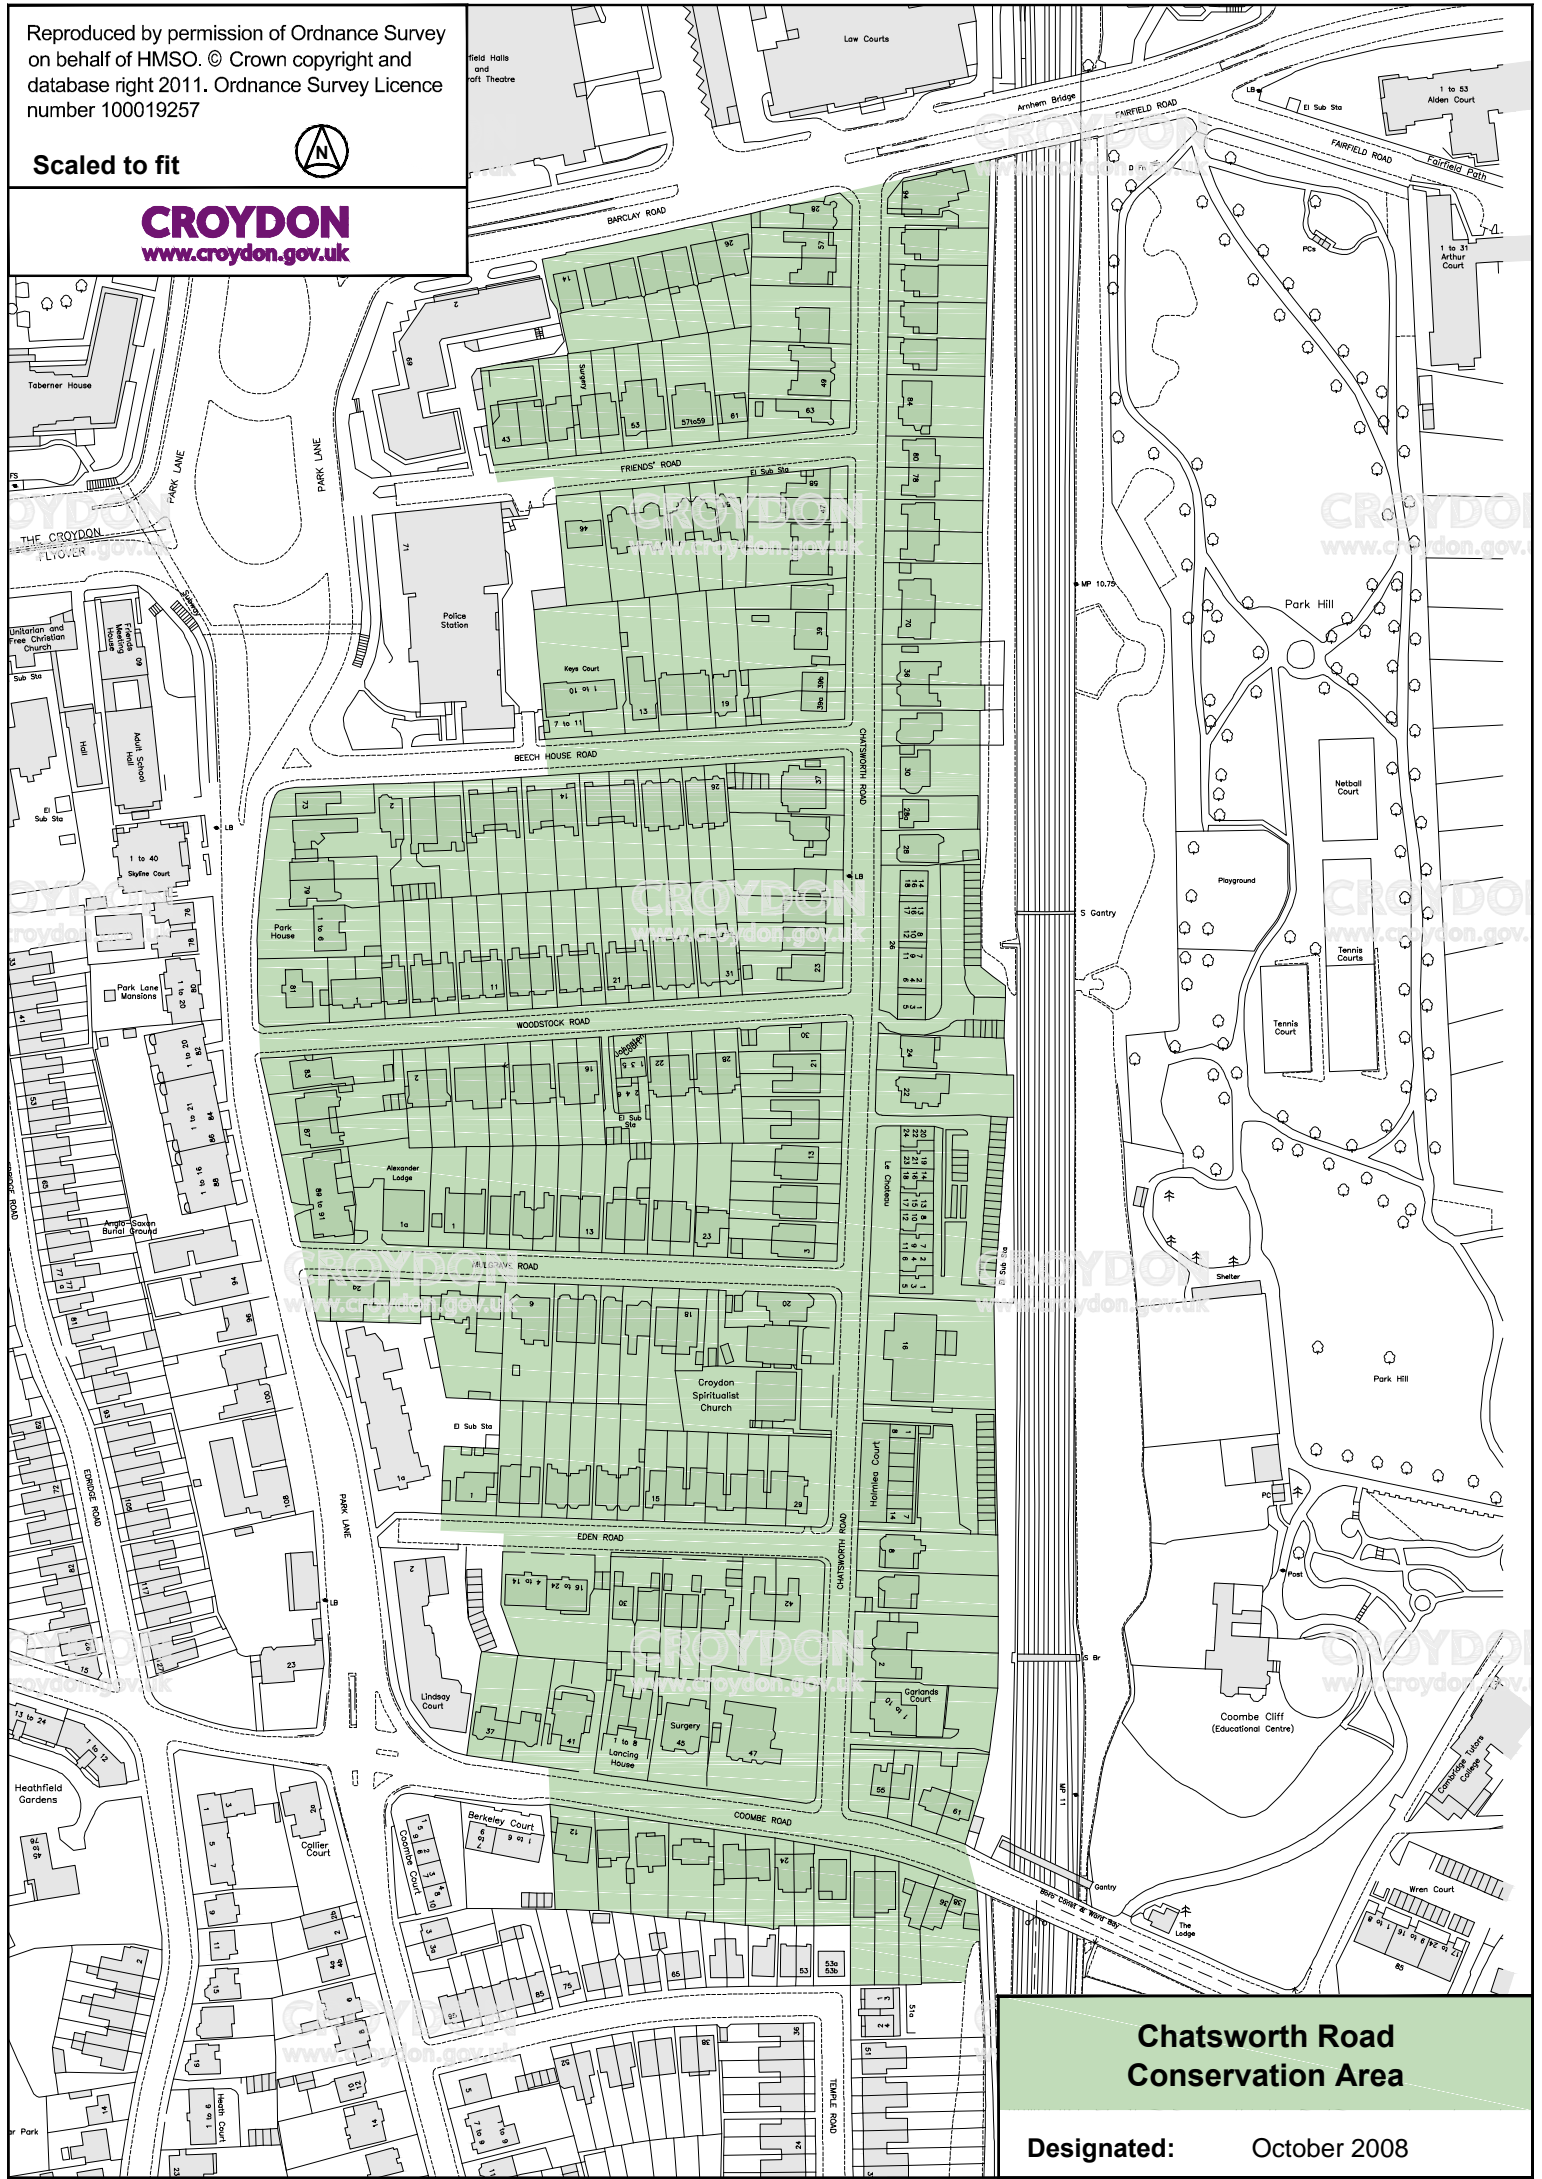

Scaled to fit

CROYDON
www.croydon.gov.uk

Chatsworth Road Conservation Area
Designated: October 2008