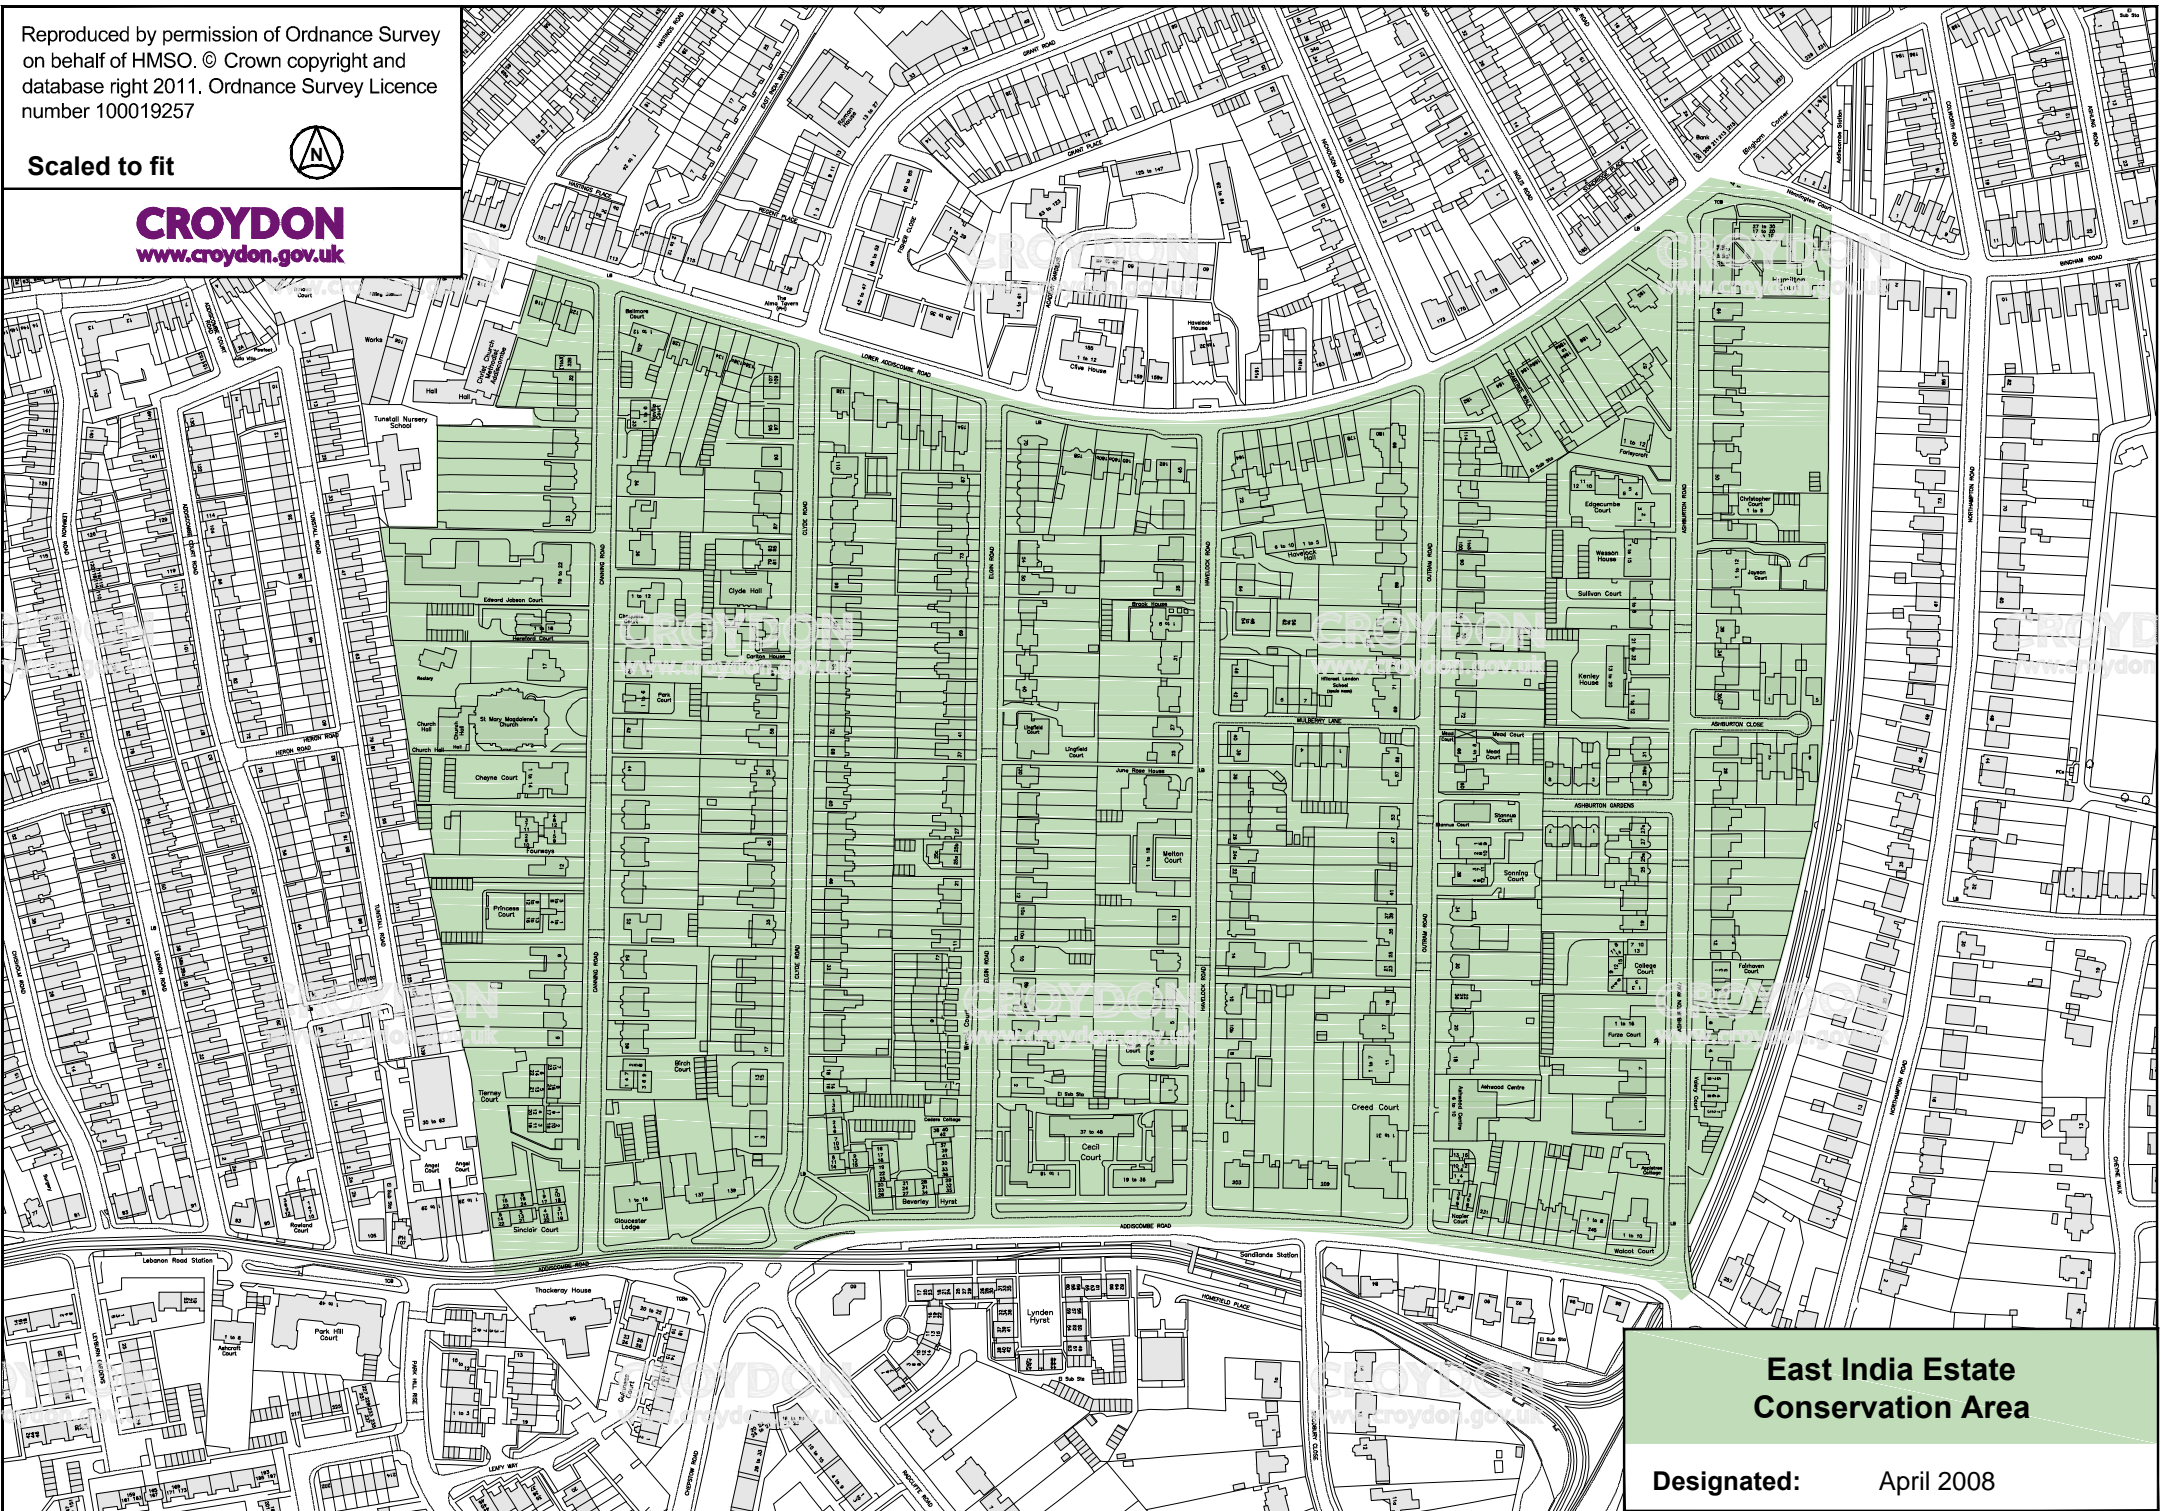

Reproduced by permission of Ordnance Survey on behalf of HMSO. © Crown copyright and database right 2011. Ordnance Survey Licence number 100019257

Scaled to fit

CROYDON
www.croydon.gov.uk

**East India Estate
Conservation Area**