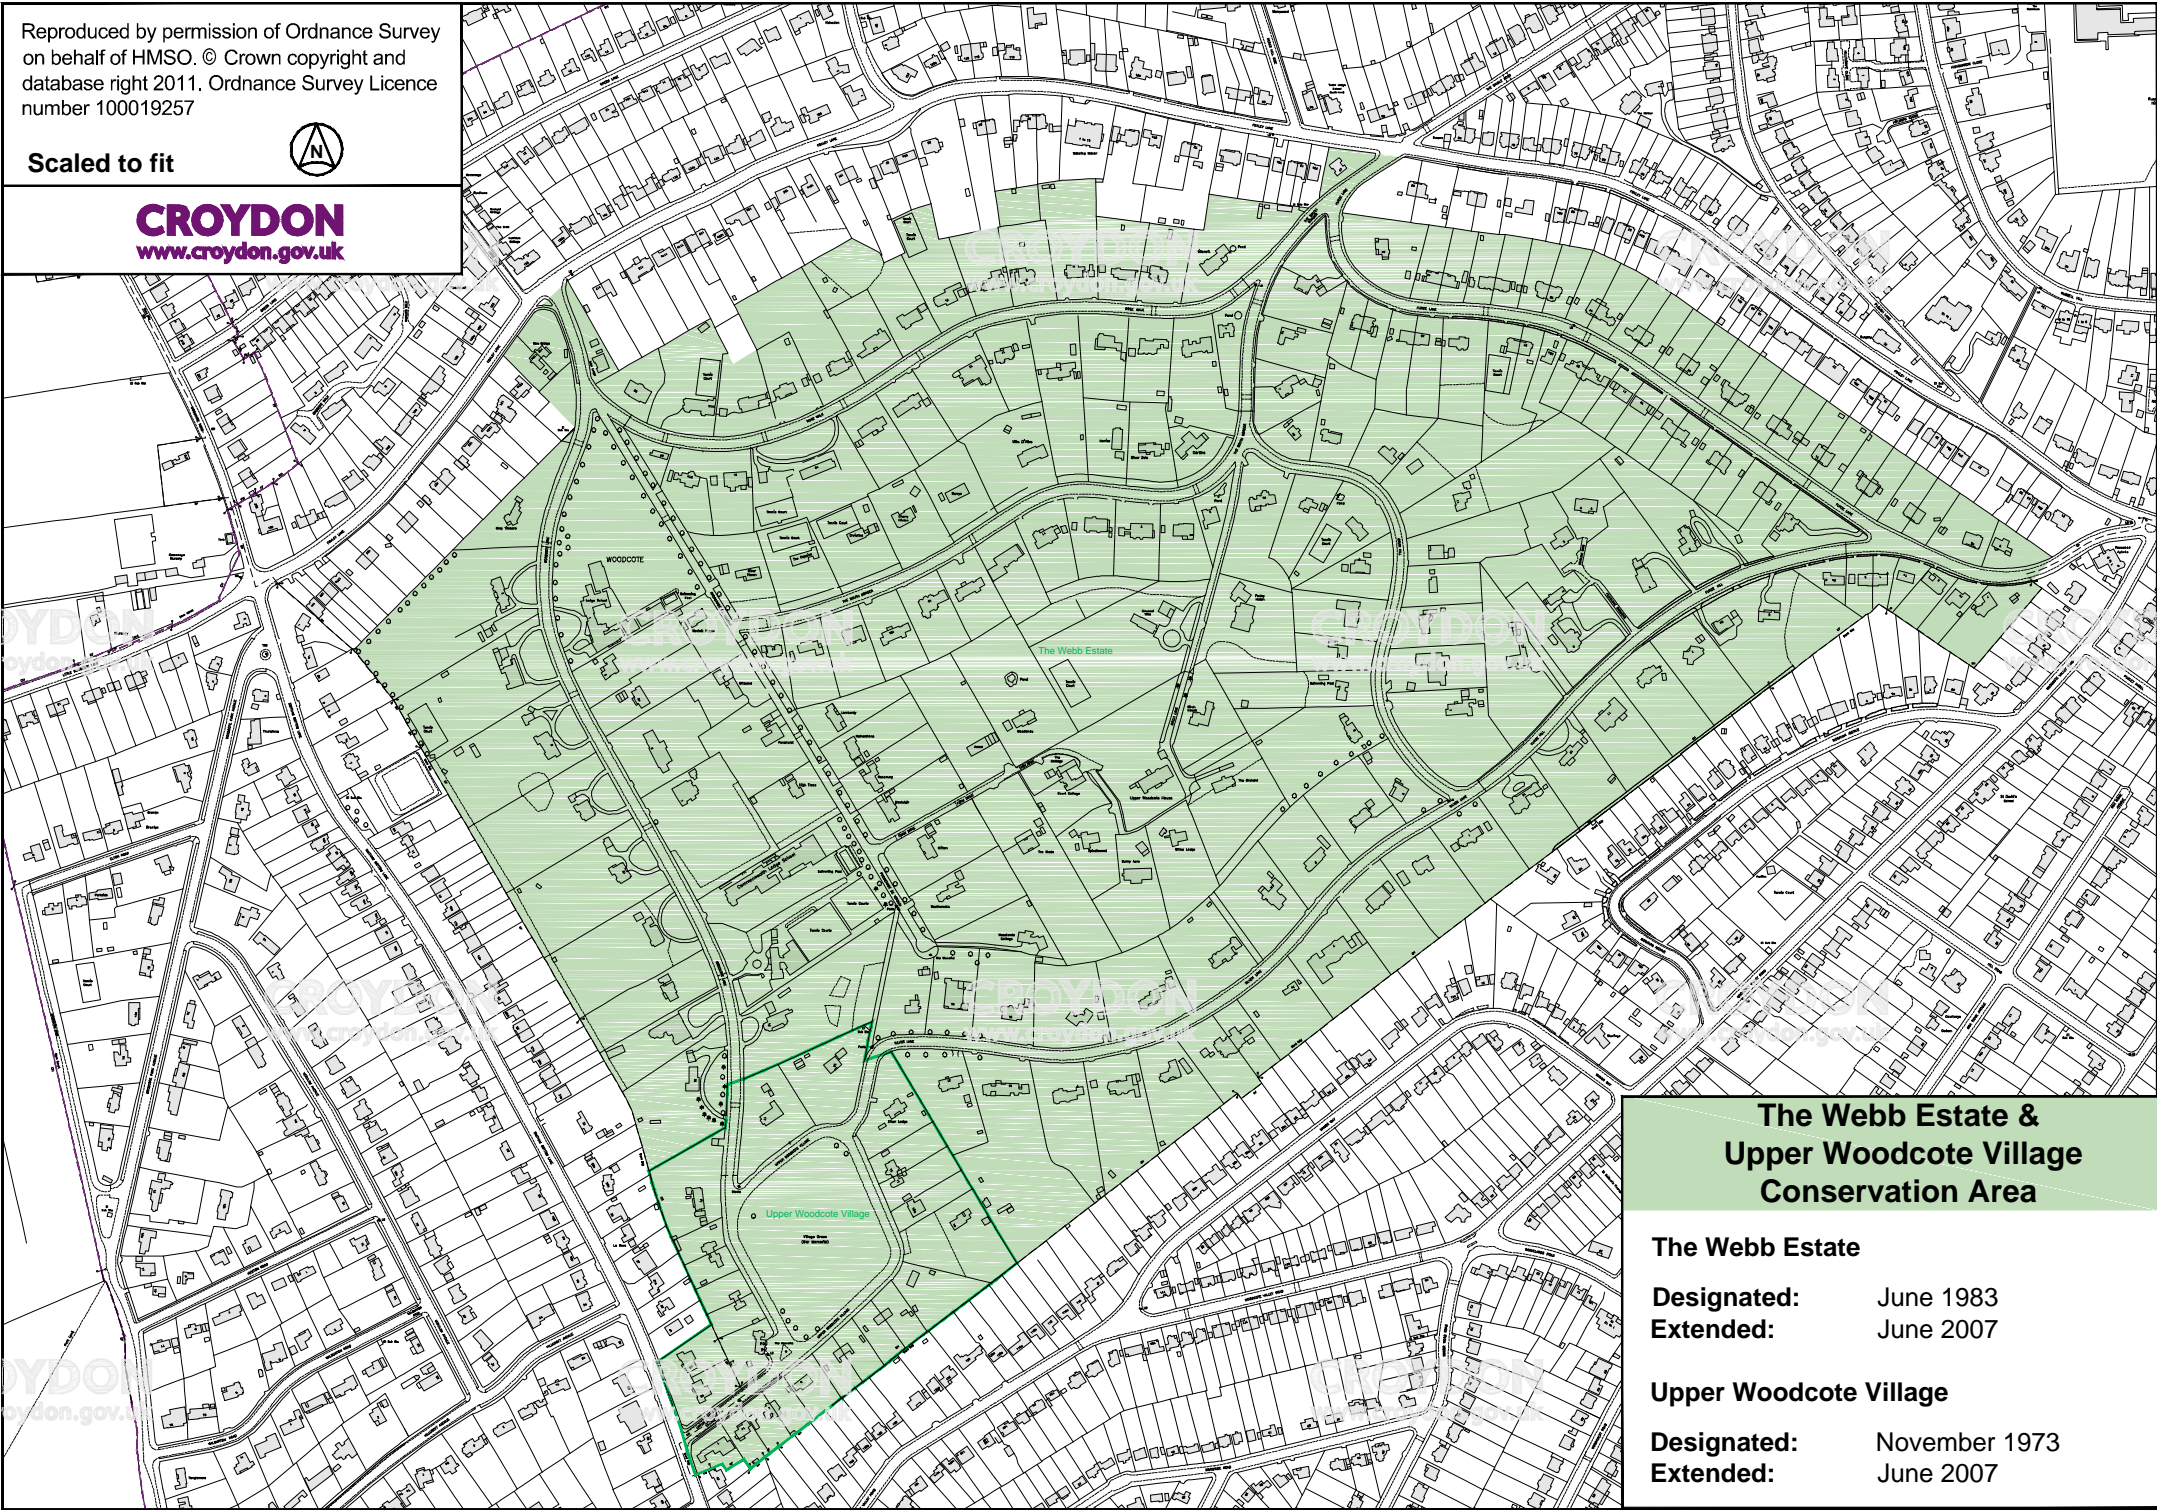

Reproduced by permission of Ordnance Survey on behalf of HMSO. © Crown copyright and database right 2011. Ordnance Survey Licence number 100019257

Scaled to fit

CROYDON
www.croydon.gov.uk

The Webb Estate & Upper Woodcote Village Conservation Area

The Webb Estate

Designated: June 1983
Extended: June 2007

Upper Woodcote Village

Designated: November 1973
Extended: June 2007