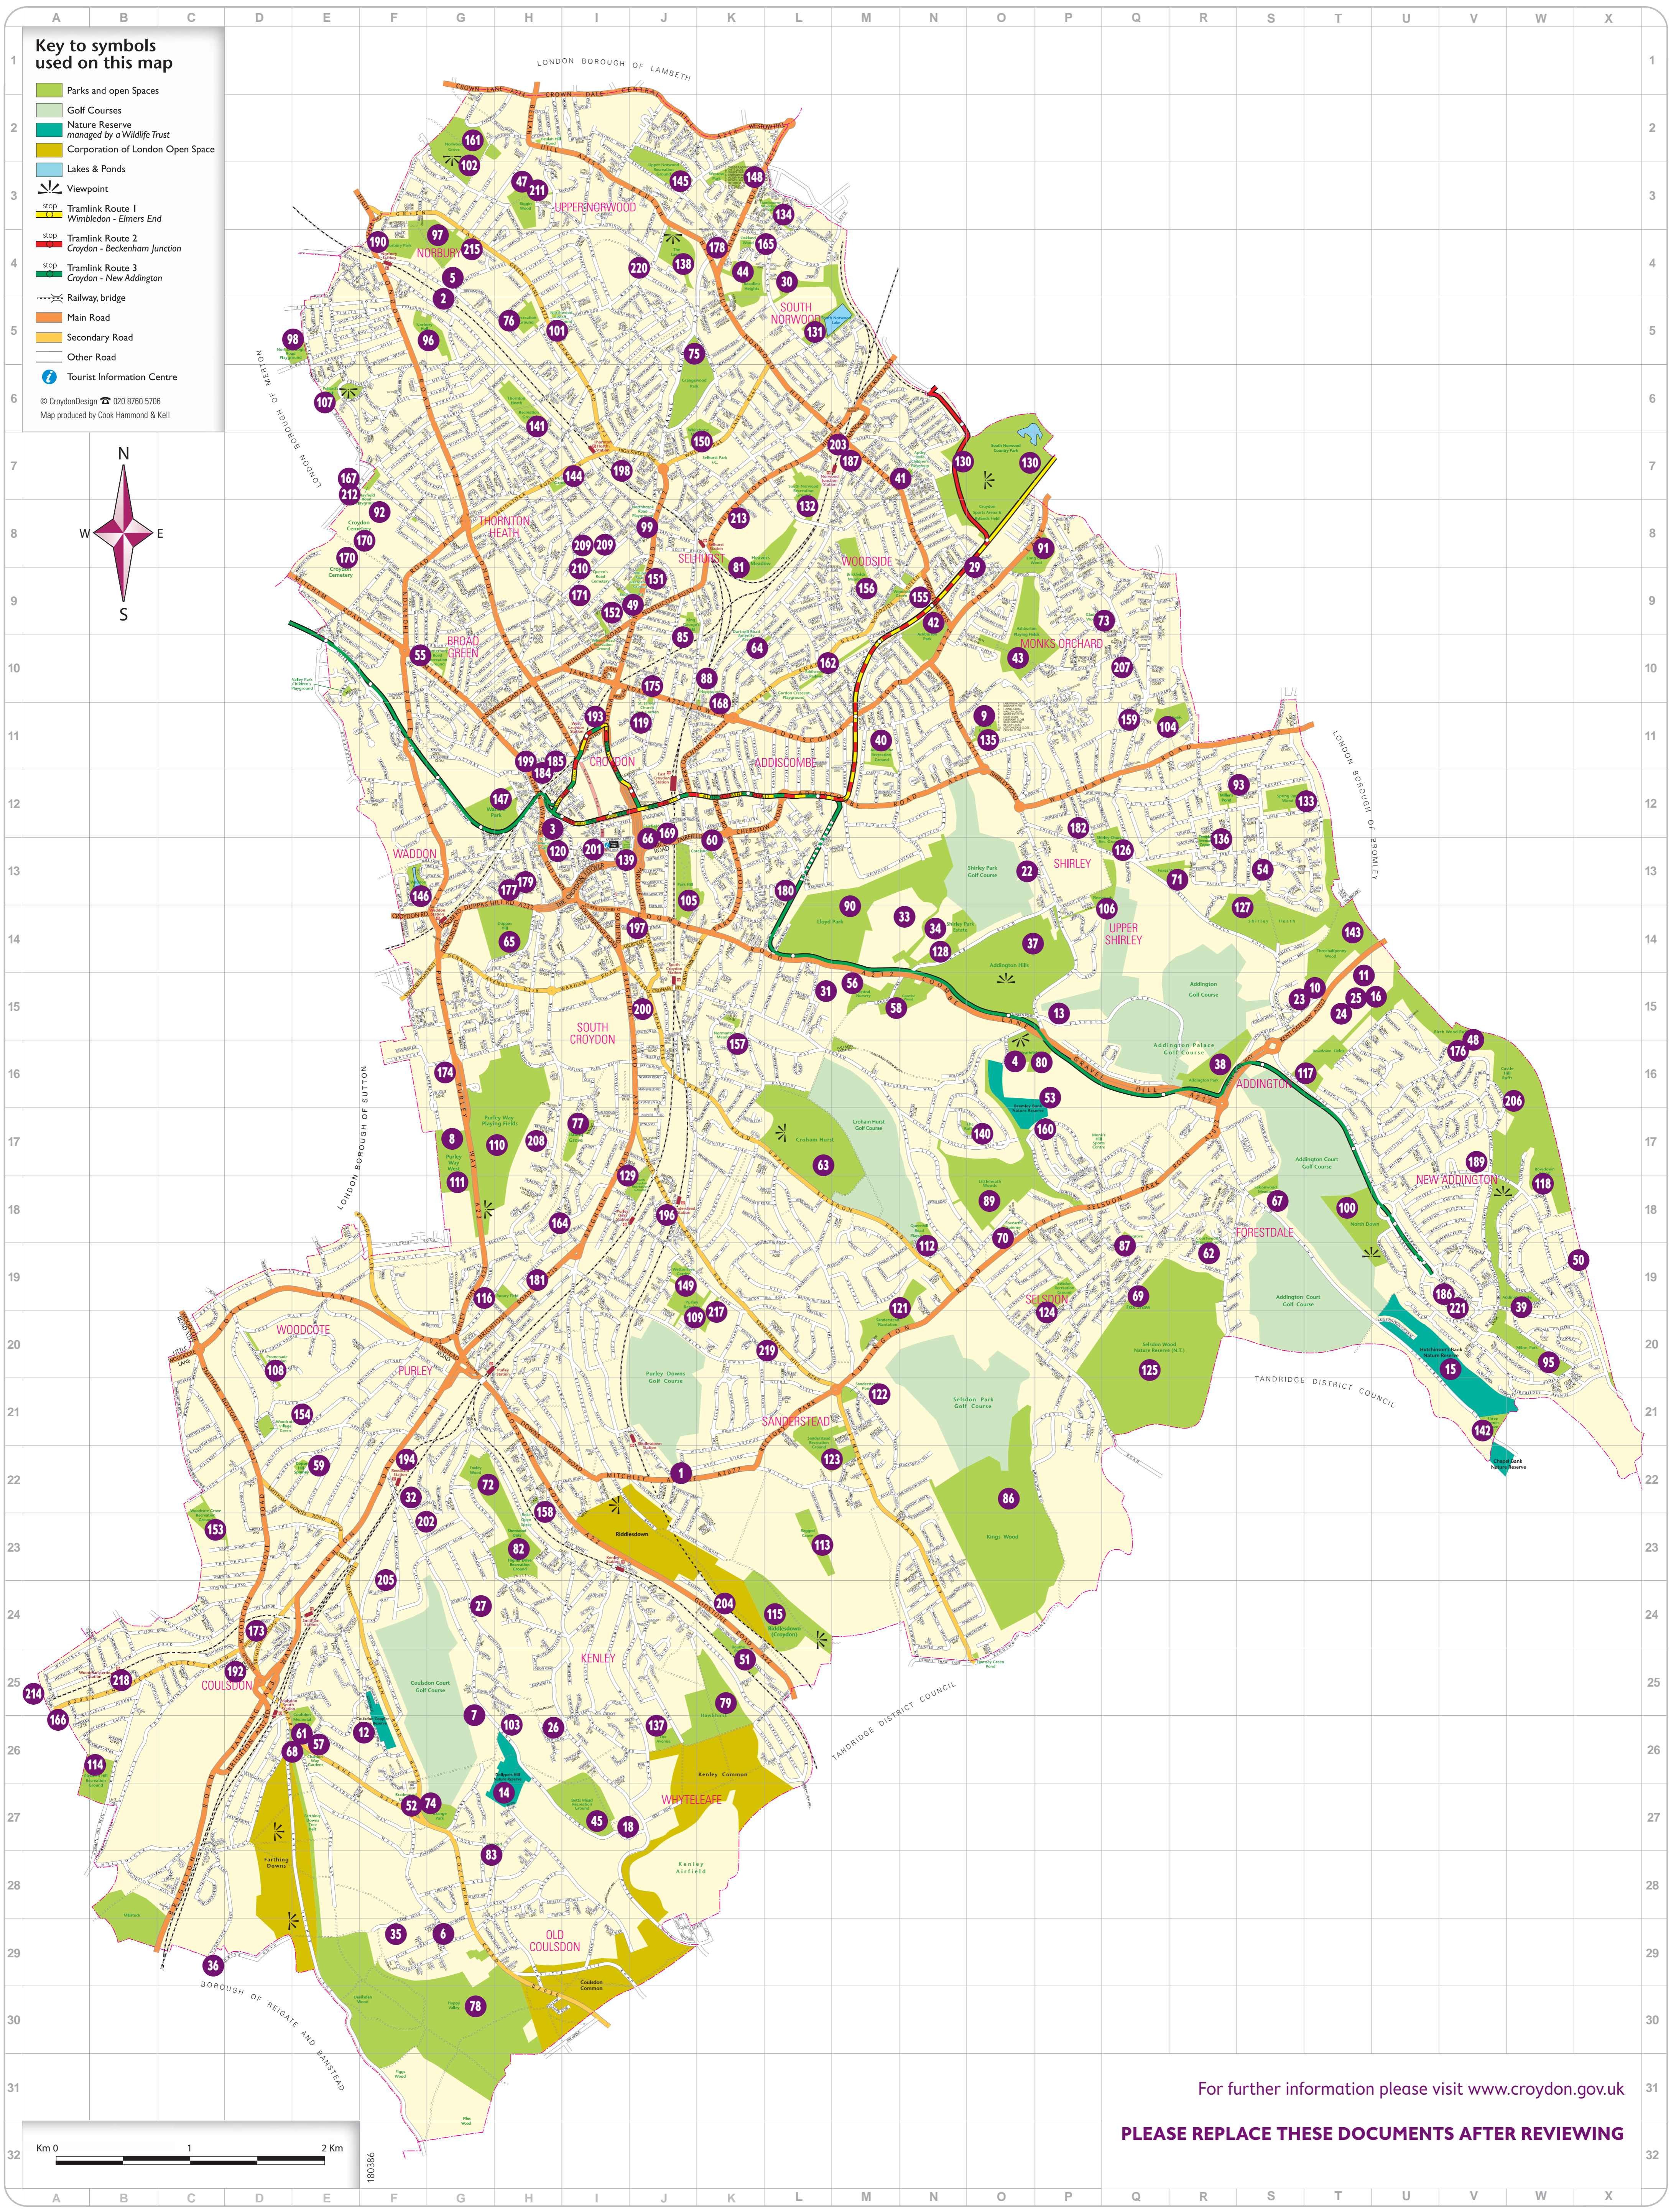

Parks and Open Land

	Description	Number/Name	Street	Locality	Postcode
1	Mitchley Ave "The Green" adj. St Edmunds Church	The Green adj. St. Edmunds Church	Mitchley Avenue/Lower Barn Road	Sanderstead	CR2
2	Norbury Ave (adj. 245)	Land and Buildings adj. 245	Norbury Avenue	Norbury	SW16
3	Church Street, adj. to Croydon Parish Church	Land adj. Parish Church Hall	Church Street	Croydon	CR0
4	Heathfield Estate		Coombe Lane	Croydon	CR0 5RH
5	Kensington Ave School Playing Field		R/o Westminster Ave/Highbury A	Thornton Heath	CR7
6	Coulsdon Road, Lacey Green,	Lacey Green	Corner Coulsdon Road/Tollers Lane	Old Coulsdon	CR5
7	Old Lodge Lane (Land adj. Wattenden School Amenity Land)	Land adj. Wattenden Primary School	Old Lodge Lane/Pondfield Road	Croydon	CR8
8	Purley Way West Sports Ground		Purley Way	Croydon	CR0
9	Stroud Green Well		Shirley Road	Croydon	CR0 8YS
10	Addington Village Road Soakage Field	Soakage Field	Addington Village Road	Addington	CR0
11	Kent Gateway (51 Acre Site)	51 Acre Site	Kent Gateway	Addington	CR0
12	Bleakfield Shaw, Coulsdon Woods		Coulsdon Woods Estate	Old Coulsdon	CR5
13	Bishops Walk	Addington Palace Estate	Bishops Walk	Addington	CR0
14	Caterham Drive/Old Lodge Lane Land		Land Between Caterham Drive & Old Lodge Lane	Old Coulsdon	CR5
15	Featherbed Lane (Hutchinsons Bank)		Hutchinsons Bank	Featherbed Lane Addington	CR0
16	Kent Gateway(7 Acre Field)		Kent Gateway	Addington	CR0
18	Old Lodge Lane (site of Garston Hall)	Site of Former Garston Hall	Old Lodge Lane	Kenley	CR8
22	Shirley Church Windmill		Post Mill Close	Croydon	CR0 5DY
23	Addington Village Road (Land Fronting 77)	Land Fronting 77	Addington Village Road	Addington Village	CR0
24	Kent Gateway (the Paddock Site 1)	R/o 42/54	Addington Village Road	Addington Village	CR0
25	Kent Gateway (the Paddock Site 2)	R/o 56/62	Addington Village Road	Addington Village	CR0
26	Pondfield Road, Land At	Vacant Amenity Land At Pondfie	Off Old Lodge Lane	Purley	CR8
27	Wontford Road/Haydn Ave Woods	R/o	Haydn Ave & Wontford Road	Purley	CR8
29	Malling Close Children's Centre (was Tollgate Primary School)		Malling Close	Addiscombe	CR0 7YD
30	Auckland Road Playing Fields	The Pavilion	Auckland Road	South Norwood	SE19
31	Coombe Lodge Playing Fields		Melville Avenue	Croydon	CR0 5RB
32	Reedham Drive Playing Fields & Pavilion		Reedham Drive Playing Fields	Purley	CR8
33	Coombe Farm Playing Fields, Oaks Lane		Oaks Road	Shirley	CR0
34	Coombe Farm, John Ruskin Playing Field,		Oaks Road	Shirley	CR0 5HL
35	Tollers Lane Playing Fields	The Pavilion	Tollers Lane/Drive Road	Old Coulsdon	CR5
36	Drive Road, 6 Acre Field (& footpath no.75)	6 Acre Field	Drive Road	Old Coulsdon	
37	Addington Hills/Shirley Hills		Shirley Hills Road	Croydon	CR0 5HQ
38	Addington Park		Addington Village Road	Addington	CR0 5AR
39	Addington Vale (includes new outdoor gym (Goldcrest Way) on site of carpark)		King Henrys Drive	New Addington	CR0 0HG
40	Addiscombe Recreation Ground		Northampton Road	Addiscombe	CR0 7HR
41	Apsley Road Playground		Apsley Road	South Norwood	SE25 4XS
42	Ashburton Park		Lower Addiscombe Road	Addiscombe	CR0 6RX
43	Ashburton Playing Fields		Stroud Green Way	Addiscombe	SE25 6BG
44	Beaulieu Heights Park		South Norwood Hill	South Norwood	SE25 6DE
45	Betts Mead Recreation Ground		Old Lodge Lane	Purley	CR8 4DJ
47	Biggin Wood		Biggin Hill/Biggin Road	Upper Norwood	SE19 3HT
48	Birchwood/Castle Hill Ruffs		Mickleham Way	New Addington	CR0 0PN
49	Boulogne Road Playground		Boulogne Road	Croydon	CR0 2QT
50	Boundary Woods		King Henry's Drive	New Addington	CR0
51	Bourne Park		Bourne Park Close	Kenley	CR8 5BS
52	Bradmore Green		Coulsdon Road	Old Coulsdon	CR5 2LQ
53	Bramley Bank Nature Reserve		Heathfield Estate	Ballards Way	CR2 7LF
54	Bridle Road Woods		Bridle Road	Shirley	CR0
55	Canterbury Road Recreation Ground	93-97	Canterbury Road	Croydon	CR0 3HH
56	Central Nursery,Coombe Lodge		Conduit Lane	Coombe Road	CR0 5RQ
57	Chaldon Way		Chaldon Way	Coulsdon	CR5 1DG
58	Coombe Wood		Coombe Road	Croydon	CR0 5RQ
59	Copse Hill Spinney		Copse Hill	Purley	CR8 4LH
60	Cotelands Open Space		Cotelands	Park Hill	CR0 5UF
61	Coulsdon Memorial Ground		Marlipit Lane	Coulsdon	CR5 2HA
62	Courtwood Playground		Bardolph Avenue	Forestdale	CR0 9JY
63	Croham Hurst		Upper Selsdon Road	South Croydon	CR2 0DP
64	Dartnall Road Playspace	adj. 63	Dartnall Road	Addiscombe	CR0 6JA
65	Duppas Hill Recreation Ground		Duppas Hill Road/Hillside Road	Waddon	CR0 4DA
66	Fairfield Gardens/College Gardens		Park Lane	Croydon	CR0 1T
67	Falconwood Meadow		Featherbed Lane	Addington	CR0 9AF
68	Farthing Down Tree Belt		Marlipit Lane	Coulsdon	CR5
69	Fox Shaw		Selsdon Vale(adj. Selsdon Wood)	Selsdon	CR2 8SP
70	Foxearth Spinney		Foxearth Road	Selsdon	CR2 8EE
71	Foxes Wood		Shirley Church Road	Shirley	CR0 5AF
72	Foxley Wood & Sherwood Oaks		Northwood Avenue/Woodland Way	Purley	CR8 2EP
73	Glade Wood		Lorne Gardens	Shirley	CR0 7RZ
74	Grange Park		Coulsdon Road	Old Coulsdon	CR5 2LA
75	Grangewood Park		Ross Road/Grange Road	Thornton Heath	SE25 6TH
76	Highbury Ave Sports Ground/Pavilion	2	Highbury Avenue	Thornton Heath	CR7 8BN
77	Haling Grove Park		off St Augustines Avenue	South Croydon	CR2 6JN
78	Happy Valley Park		Coulsdon Road	Old Coulsdon	CR5 1DA
79	Hawkthirst		Hawkthirst Road	Kenley	CR8 5DL
80	Heathfield Open Space	Heathfield Open Space	Coombe Lane/Riesco Drive	Shirley	CR0
81	Heavers Meadow		Selhurst Road	South Norwood	SE25 5QF
82	Higher Drive Recreation Ground		Higher Drive	Purley	CR8 2HL
83	Inwood		The Glade	Coulsdon	CR5 1SR
85	King Georges Field		Sydenham Road/Gloucester Road	Croydon	CR0 2EF
86	Kings Wood		Kingswood Lane	Croydon	CR2 9LQ
87	Ladygrove Play Area		Ladygrove	Forestdale	CR0 9LR
88	Little Road Playground		Freemasons Road	Addiscombe	CR0 6PB
89	Littleheath Wood		Valley Road/Edgecombe	Selsdon	CR2 7SA
90	Lloyd Park		Coombe Road	Croydon	CR0 5RB
91	Long Lane Woods		Long Lane	Croydon	CR0 7AP
92	Mayfield Road Recreation Ground (including Humdard Centre)		Mayfield Road	Thornton Heath	CR7 6DN
93	Millers Pond Park		Shirley Way	Shirley	CR0 8PE
95	Milne Park		Milne Park East & Milne Park West	New Addington	CR0 0BB
96	Norbury Hall Park		Norbury Hall Park	Craignish Avenue	SW16 4RN
97	Norbury Park		Green Lane/Norbury Avenue	Norbury	SW16 3LZ
98	Northborough Road Playground		Northborough Road	Norbury	SW16 4TQ
99	Northbrook Road Playground		Northbrook Road	Croydon	CR0 2QL
100	North Downs Recreation Ground		North Downs Crescent	New Addington	CR0 0LG
101	Northwood Road Playground	Northwood Road Playground	Northwood Road	Thornton Heath	CR7 8HU
102	Norwood Grove		Gibsons Hill	Norbury	SW16 3JS
103	Old Lodge Lane (Land adj. Wattenden School) Parks	Land adj. Wattenden School	Old Lodge Lane	Purley	CR8
104	Parkfields		Parkfield/Cheston Avenue	Shirley	CR0 8DB
105	Park Hill Recreation Ground		Coombe Road/Barclay Road	Croydon	CR0 5HL
106	Pinewoods		Shirley Church Road	Shirley	CR0 5AE
107	Pollards Hill		Pollards Crescent/Pollards Hill	Norbury	SW16 4NX
108	Promenade De Verdun		Promenade de Verdun	Purley	CR8 3LN
109	Purley Beeches		Beech Avenue	Sanderstead	CR2 0NL
110	Purley Way Playing Fields		Purley Way	Waddon	CR2 0NL
111	Purley Way West Open Space		Purley Way	Waddon	CR9 4LT
112	Queenhill Road Playspace		Crozier Drive (off Queenhill Road)	Selsdon	CR2 8DU
113	Ragged Grove		Mitchley Hill	Purley	CR2 9HA
114	Rickman Hill		Rickman Hill	Coulsdon	CR5 3DR